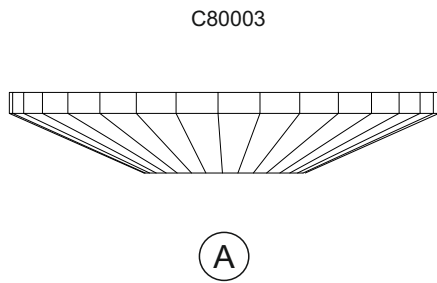

diyás®

LIST OF COMPONENTS

Lampholder Sleeve

Crystal Accessories		
Crystal Sconce A	2 Pcs	
Lampholder Sleeve	2 Pcs	

Installation Pack		
White Gloves	2 Pcs	
Installation Instructions	2 Pages	
Installation Guidelines	2 Pages	
Fixing Screw & Plug	2 Sets	