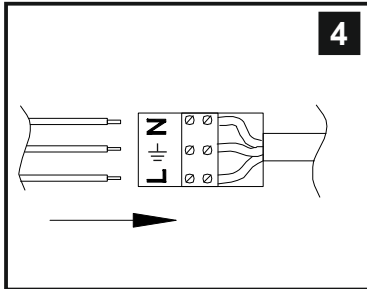

* Lamps may not be included.
Please ensure maximum wattage is not exceeded.

Voltage: 230V - 50/60Hz
Lampholder: E14/SES
Lamps: 2 x 60W Max

WITH SUITABLE
DIMMER/LAMP

COMPATIBLE

Elena IL30372/IL30472/IL30512

diyás®

LIST OF COMPONENTS

Lampholder Sleeve

Crystal Accessories		
Crystal Sconce A	2 Pcs	
Lampholder Sleeve	2 Pcs	

Installation Pack		
White Gloves	2 Pcs	
Installation Instructions	2 Pages	
Installation Guidelines	2 Pages	
Fixing Screw & Plug	2 Sets	