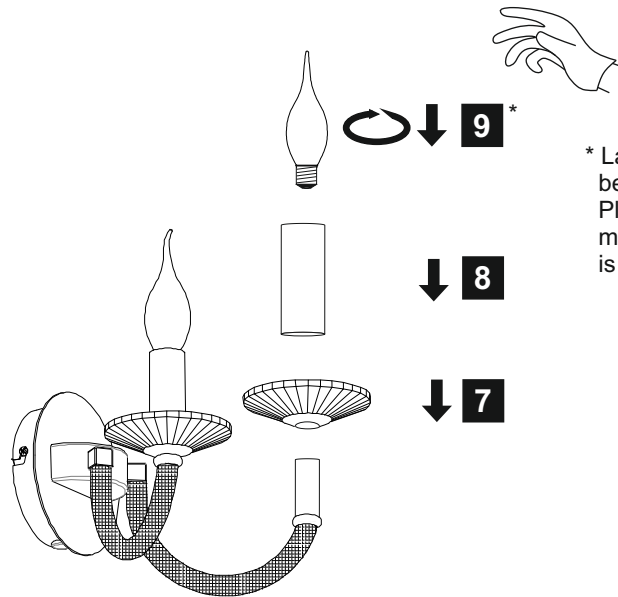

INSTALLATION INSTRUCTIONS

(ILLUSTRATIONS ARE FOR GUIDANCE PURPOSES ONLY.
ACTUAL PRODUCT MAY DIFFER FROM THE IMAGES SHOWN)

- (1) Prior to installation carefully unpack and check all the components and accessories are as per details enclosed.
- (2) These instructions should be used in conjunction with the installation guidelines included.

* Lamps may not be included.
Please ensure maximum wattage is not exceeded.

Voltage: 230V - 50/60Hz
Lampholder: E14/SES
Lamps: 2 x 60W Max

WITH SUITABLE
DIMMER/LAMP

COMPATIBLE

Elena IL30372/IL30472/IL30512

diyás®

LIST OF COMPONENTS

Lampholder Sleeve

Crystal Accessories		
Crystal Sconce A	2 Pcs	
Lampholder Sleeve	2 Pcs	

Installation Pack		
White Gloves	2 Pcs	
Installation Instructions	2 Pages	
Installation Guidelines	2 Pages	
Fixing Screw & Plug	2 Sets	