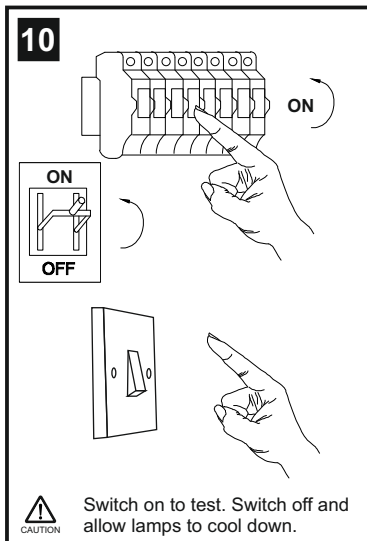

INSTALLATION INSTRUCTIONS

(ILLUSTRATIONS ARE FOR GUIDANCE PURPOSES ONLY.
ACTUAL PRODUCT MAY DIFFER FROM THE IMAGES SHOWN)

- (1) Prior to installation carefully unpack and check all the components and accessories are as per details enclosed.
- (2) These instructions should be used in conjunction with the installation guidelines included.

diyás®

LIST OF COMPONENTS

Lampholder Sleeve

Crystal Accessories		
Crystal Sconce A	2 Pcs	
Lampholder Sleeve	2 Pcs	

Installation Pack		
White Gloves	2 Pcs	
Installation Instructions	2 Pages	
Installation Guidelines	2 Pages	
Fixing Screw & Plug	2 Sets	