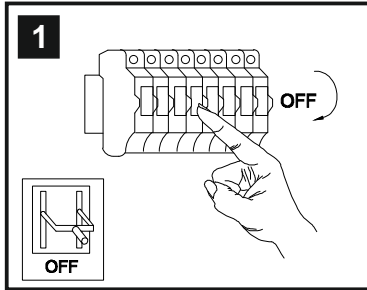

INSTALLATION INSTRUCTIONS

(ILLUSTRATIONS ARE FOR GUIDANCE PURPOSES ONLY.
ACTUAL PRODUCT MAY DIFFER FROM THE IMAGES SHOWN)

- (1) Prior to installation carefully unpack and check all the components and accessories are as per details enclosed.
- (2) These instructions should be used in conjunction with the installation guidelines included.

diyás®

LIST OF COMPONENTS

Lampholder Sleeve

Crystal Accessories		
Crystal Sconce A	2 Pcs	
Lampholder Sleeve	2 Pcs	

Installation Pack		
White Gloves	2 Pcs	
Installation Instructions	2 Pages	
Installation Guidelines	2 Pages	
Fixing Screw & Plug	2 Sets	