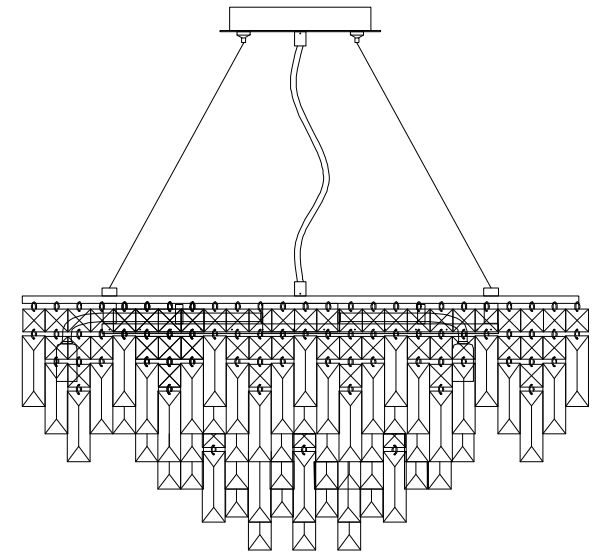

Voltage: 230V - 50/60Hz
Lampholder: G9
Lamps: 8 x 33W Max

Maddison IL30256 / IL31716

diyias®

Maddison IL30256 / IL31716

LIST OF COMPONENTS

Crystal Accessories

Crystal Strand A	18 Pcs	
Crystal Strand B	49 Pcs	
Crystal Strand C	44 Pcs	
Crystal Strand D	29 Pcs	
Crystal Strand E	23 Pcs	
Crystal Strand F	7 Pcs	