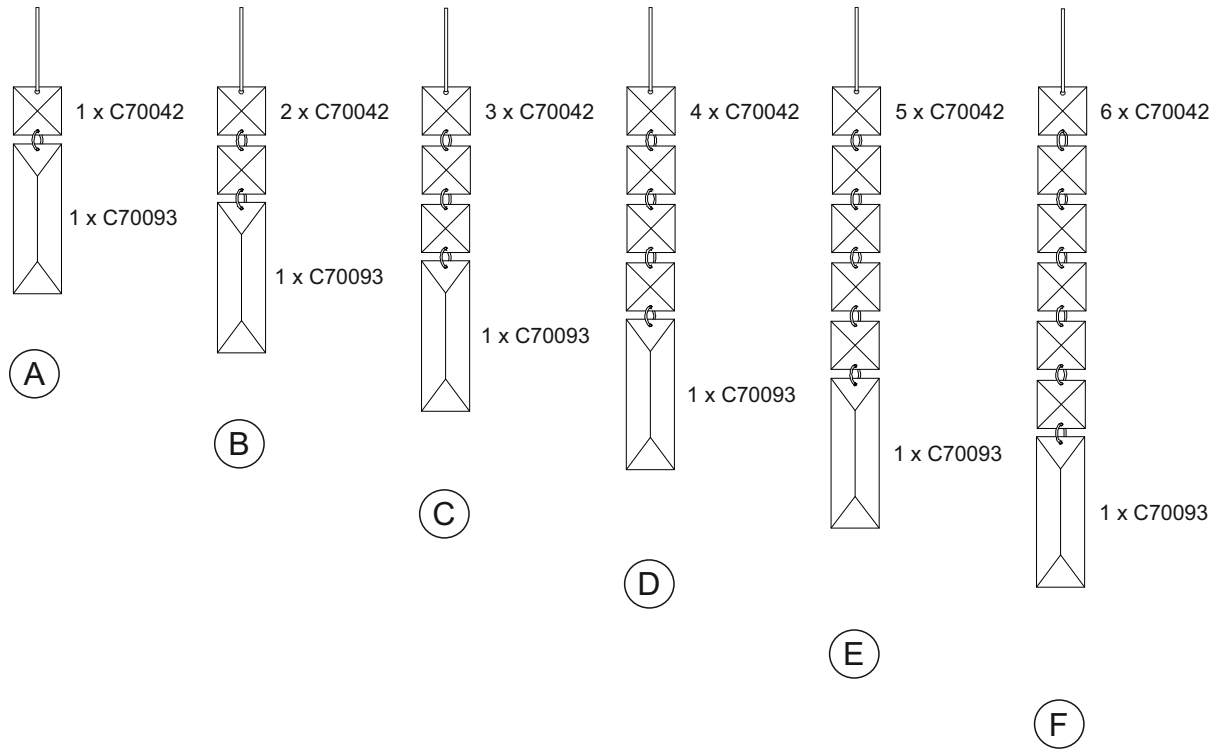

Voltage: 230V - 50/60Hz
Lampholder: G9
Lamps: 8 x 33W Max

Maddison IL30256 / IL31716

diyias®

Maddison IL30256 / IL31716

LIST OF COMPONENTS

Crystal Accessories

Crystal Strand A	18 Pcs	
Crystal Strand B	49 Pcs	
Crystal Strand C	44 Pcs	
Crystal Strand D	29 Pcs	
Crystal Strand E	23 Pcs	
Crystal Strand F	7 Pcs	

Installation Pack

White Gloves	2 Pcs	
Installation Instructions	3 Pages	
Installation Guidelines	2 Pages	
Fixing Screw & Plug	2 Sets	

Contents Checked By

Maddison IL30256 / IL31716

diyās[®]