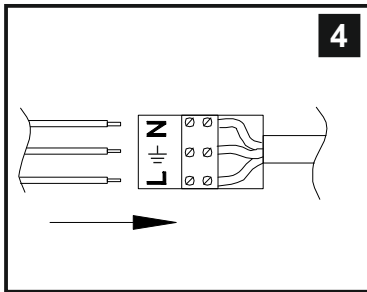

INSTALLATION INSTRUCTIONS

(ILLUSTRATIONS ARE FOR GUIDANCE PURPOSES ONLY.
ACTUAL PRODUCT MAY DIFFER FROM THE IMAGES SHOWN)

(1) Prior to installation carefully unpack and check all the components and accessories are as per details enclosed.

(2) These instructions should be used in conjunction with the installation guidelines included.

6* ↑
Please use the gloves provided.

* Lamps may not be included.
Please ensure maximum wattage is not exceeded.