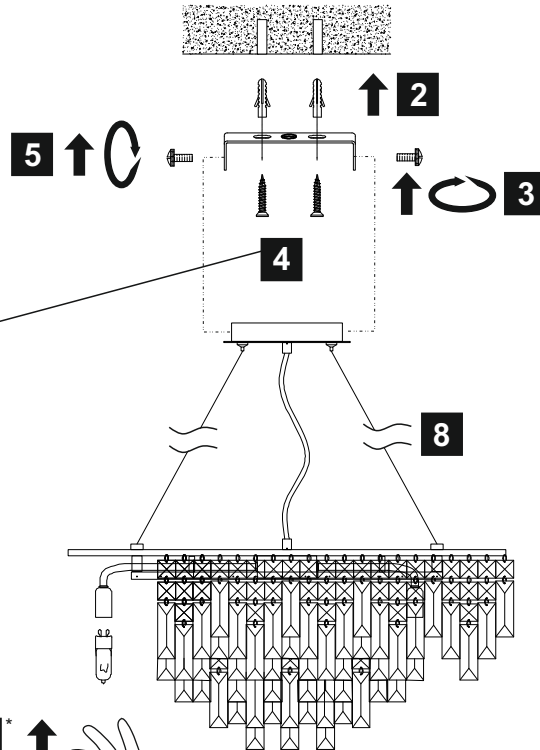

INSTALLATION INSTRUCTIONS

(ILLUSTRATIONS ARE FOR GUIDANCE PURPOSES ONLY.
ACTUAL PRODUCT MAY DIFFER FROM THE IMAGES SHOWN)

(1) Prior to installation carefully unpack and check all the components and accessories are as per details enclosed.

(2) These instructions should be used in conjunction with the installation guidelines included.

6* ↑
Please use the gloves provided.

* Lamps may not be included.
Please ensure maximum wattage is not exceeded.