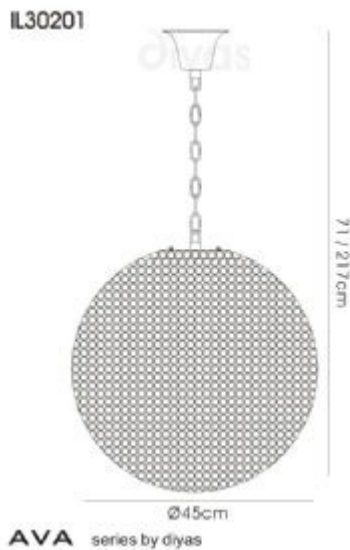

IL30201

Ava

Ava Pendant 7 Light G9 Polished Chrome/Crystal

LINE DRAWING

ENERGY LABEL

DATA SHEET

MARKETING INFORMATION

Barcode	5055487409285
Brief Description	Ava Crystal Pendant 7 Light
Catalogue Description	7 Light Pendant

PHYSICAL CHARACTERISTICS

Colour Finish	Polished Chrome
---------------	-----------------

MECHANICAL SPECIFICATION

Item Nett Weight (kg)	7.3kg
Diameter (mm)	450mm
Minimum Drop (mm)	710mm
Maximum Drop (mm)	2170mm
Materials Used	Iron, Crystal

ENERGY SPECIFICATION

Energy Class	A++ to D
--------------	----------

CRYSTAL SPECIFICATION

Type of Crystal	Diyas Select
Crystal Colour Finish	Clear

LAMP SPECIFICATION

No: of Lamp	7
Lamp Socket	G9
Recommended Lamp	LED/Halogen (Capsule)
Max Wattage Lamp (W)	33W
Lamp Included	No

IL30201

Ava

PRODUCT COMPONENT SPECIFICATION

Shade Colour Polished Chrome/Clear

CARTON INFORMATION

Number of Cartons 1
Carton Gross Weight (kg) 8.5kg

[Click to view the full product details](#)

OVERVIEW