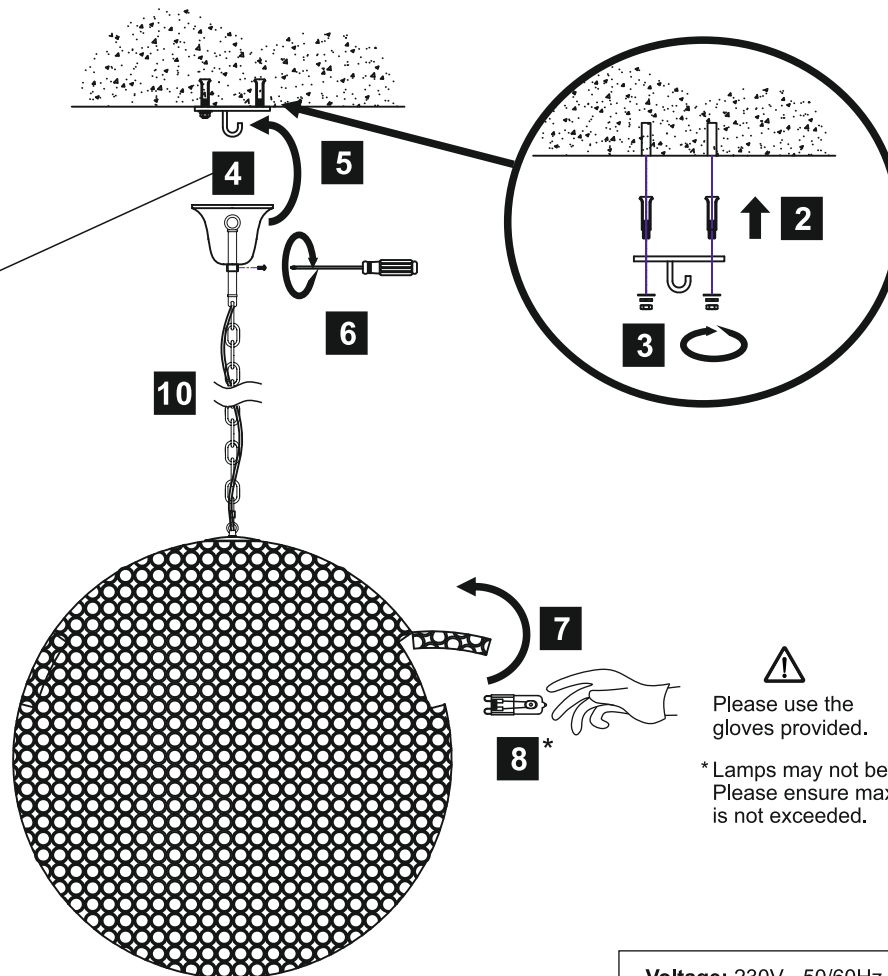

# INSTALLATION INSTRUCTIONS

(ILLUSTRATIONS ARE FOR GUIDANCE PURPOSES ONLY.  
ACTUAL PRODUCT MAY DIFFER FROM THE IMAGES SHOWN)

- (1) Prior to installation carefully unpack and check all the components and accessories are as per details enclosed.
- (2) These instructions should be used in conjunction with the installation guidelines included.

Please use the gloves provided.

\* Lamps may not be included.  
Please ensure maximum wattage is not exceeded.

Voltage: 230V - 50/60Hz  
Lampholder: G9  
Lamps: 9 x 33W Max

COMPATIBLE

WITH SUITABLE  
DIMMER/LAMP

Ava IL30195 / IL30754

**diy**as®

Installation Pack		
White Gloves	2 Pcs	
Installation Instructions	2 Pages	
Installation Guidelines	2 Pages	
Heavy Duty Bolts	2 Pcs	
Ceiling Hook Plate	1 Pc	

<b>Contents Checked By</b>	
----------------------------	--