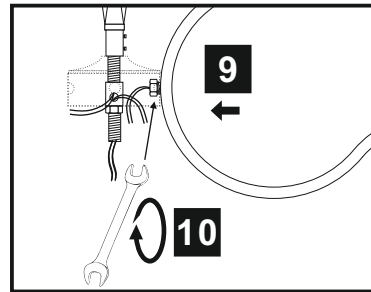

INSTALLATION INSTRUCTIONS

(ILLUSTRATIONS ARE FOR GUIDANCE PURPOSES ONLY.
ACTUAL PRODUCT MAY DIFFER FROM THE IMAGES SHOWN)

⚠ INSTALLATION NOTES

(1) Prior to installation carefully unpack and check all the components and accessories are as per details enclosed.

(2) These instructions should be used in conjunction with the installation guidelines included.