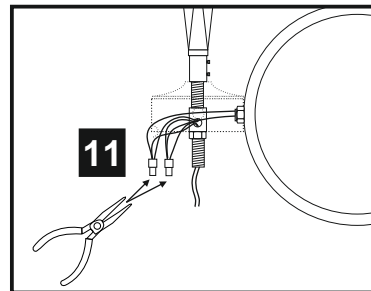

INSTALLATION INSTRUCTIONS

(ILLUSTRATIONS ARE FOR GUIDANCE PURPOSES ONLY.
ACTUAL PRODUCT MAY DIFFER FROM THE IMAGES SHOWN)

⚠ INSTALLATION NOTES

(1) Prior to installation carefully unpack and check all the components and accessories are as per details enclosed.

(2) These instructions should be used in conjunction with the installation guidelines included.