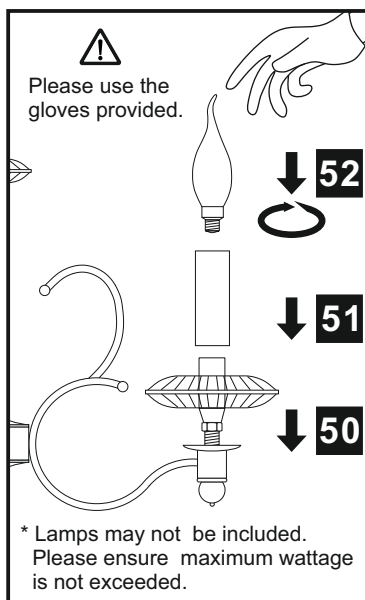

(2) These instructions should be used in conjunction with the installation guidelines included.

INSTALLATION INSTRUCTIONS

(ILLUSTRATIONS ARE FOR GUIDANCE PURPOSES ONLY.
ACTUAL PRODUCT MAY DIFFER FROM THE IMAGES SHOWN)

Voltage: 220-240V~50/60Hz
Lampholder: SES/E14
Lamps: 22 x 20W Max

UK CA (UK Conformity Assessed) symbol
Grounding symbol
LED COMPATIBLE symbol
No CFL symbol

CE symbol
WITH SUITABLE LAMP/DIMMER symbol
Light bulb symbol