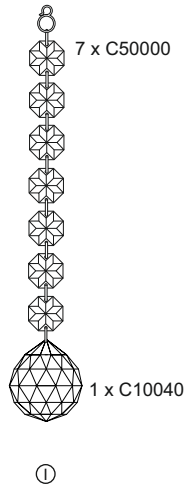

Voltage: 220-240V~50/60Hz
Lampholder: SES/E14
Lamps: 22 x 20W Max

UK CA (UK Conformity Assessed) symbol
Grounding symbol
LED COMPATIBLE symbol
No CFL symbol

CE symbol
WITH SUITABLE LAMP/DIMMER symbol
Light bulb symbol