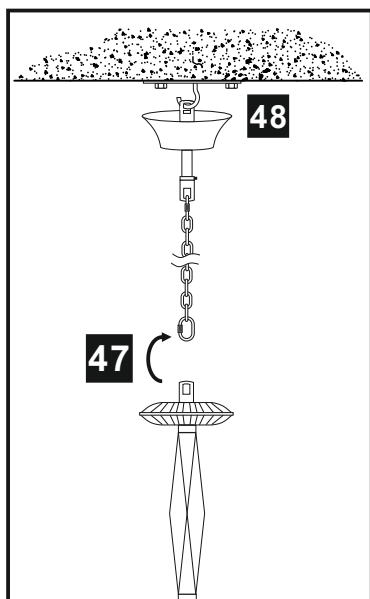

(2) These instructions should be used in conjunction with the installation guidelines included.

INSTALLATION INSTRUCTIONS

(ILLUSTRATIONS ARE FOR GUIDANCE PURPOSES ONLY.
ACTUAL PRODUCT MAY DIFFER FROM THE IMAGES SHOWN)

Voltage: 220-240V~50/60Hz
Lampholder: SES/E14
Lamps: 22 x 20W Max

UK CA (UK Conformity Assessed) symbol
Grounding symbol
LED COMPATIBLE symbol
No CFL symbol

CE symbol
WITH SUITABLE LAMP/DIMMER symbol
Light bulb symbol