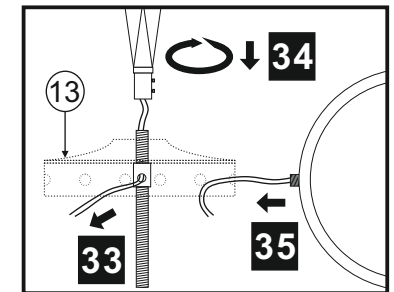

INSTALLATION INSTRUCTIONS

(ILLUSTRATIONS ARE FOR GUIDANCE PURPOSES ONLY.
ACTUAL PRODUCT MAY DIFFER FROM THE IMAGES SHOWN)

⚠ INSTALLATION NOTES

(1) Prior to installation carefully unpack and check all the components and accessories are as per details enclosed.

(2) These instructions should be used in conjunction with the installation guidelines included.