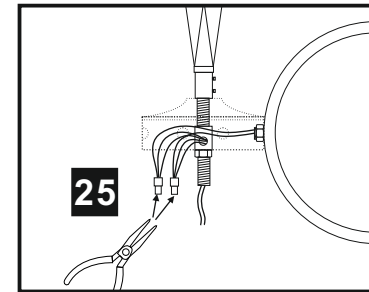

INSTALLATION INSTRUCTIONS

(ILLUSTRATIONS ARE FOR GUIDANCE PURPOSES ONLY.
ACTUAL PRODUCT MAY DIFFER FROM THE IMAGES SHOWN)

⚠ INSTALLATION NOTES

(1) Prior to installation carefully unpack and check all the components and accessories are as per details enclosed.

(2) These instructions should be used in conjunction with the installation guidelines included.