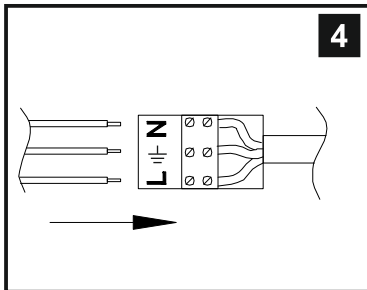

INSTALLATION INSTRUCTIONS

(ILLUSTRATIONS ARE FOR GUIDANCE PURPOSES ONLY.
ACTUAL PRODUCT MAY DIFFER FROM THE IMAGES SHOWN)

- (1) Prior to installation carefully unpack and check all the components and accessories are as per details enclosed.
- (2) These instructions should be used in conjunction with the installation guidelines included.

Please use the gloves provided.

* Lamps may not be included. Please ensure maximum wattage is not exceeded.

Installation Pack

White Gloves	2 Pcs	
Installation Instructions	1 Page	
Installation Guidelines	2 Pages	
Fixing Screw & Plug	2 Sets	

Contents
Checked By

Voltage: 230V - 50/60Hz
Lampholder: G9
Lamps: 9 x 33W Max

COMPATIBLE

WITH SUITABLE
DIMMER/LAMP

Torre IL30079

diyás®