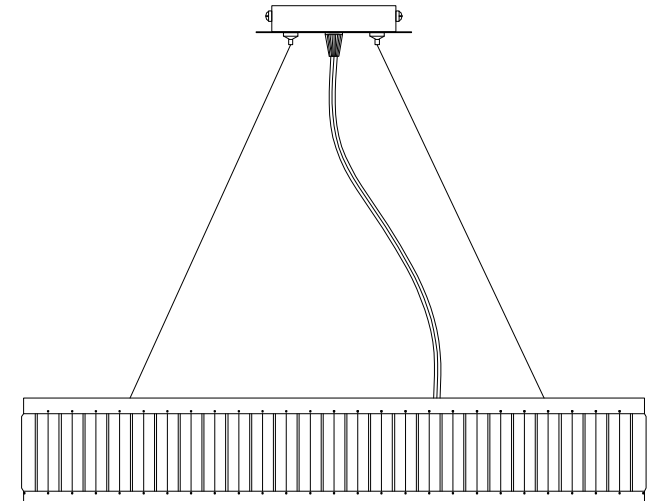

Installation Pack

White Gloves	2 Pcs	
Installation Instructions	1 Page	
Installation Guidelines	2 Pages	
Fixing Screw & Plug	2 Sets	

Contents
Checked By

Voltage: 230V - 50/60Hz
Lampholder: G9
Lamps: 9 x 33W Max

COMPATIBLE

WITH SUITABLE
DIMMER/LAMP

Torre IL30079

diyás®