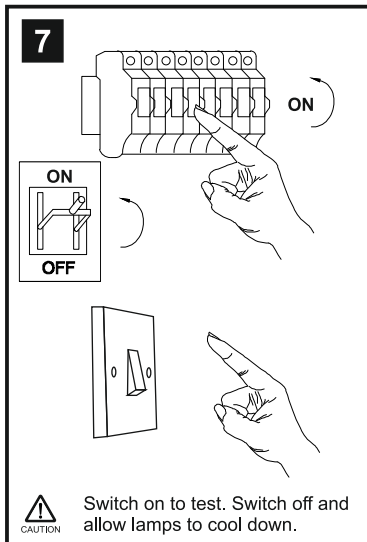

INSTALLATION INSTRUCTIONS

(ILLUSTRATIONS ARE FOR GUIDANCE PURPOSES ONLY.
ACTUAL PRODUCT MAY DIFFER FROM THE IMAGES SHOWN)

- (1) Prior to installation carefully unpack and check all the components and accessories are as per details enclosed.
- (2) These instructions should be used in conjunction with the installation guidelines included.

Please use the gloves provided.

* Lamps may not be included. Please ensure maximum wattage is not exceeded.

Installation Pack

White Gloves	2 Pcs	
Installation Instructions	1 Page	
Installation Guidelines	2 Pages	
Fixing Screw & Plug	2 Sets	