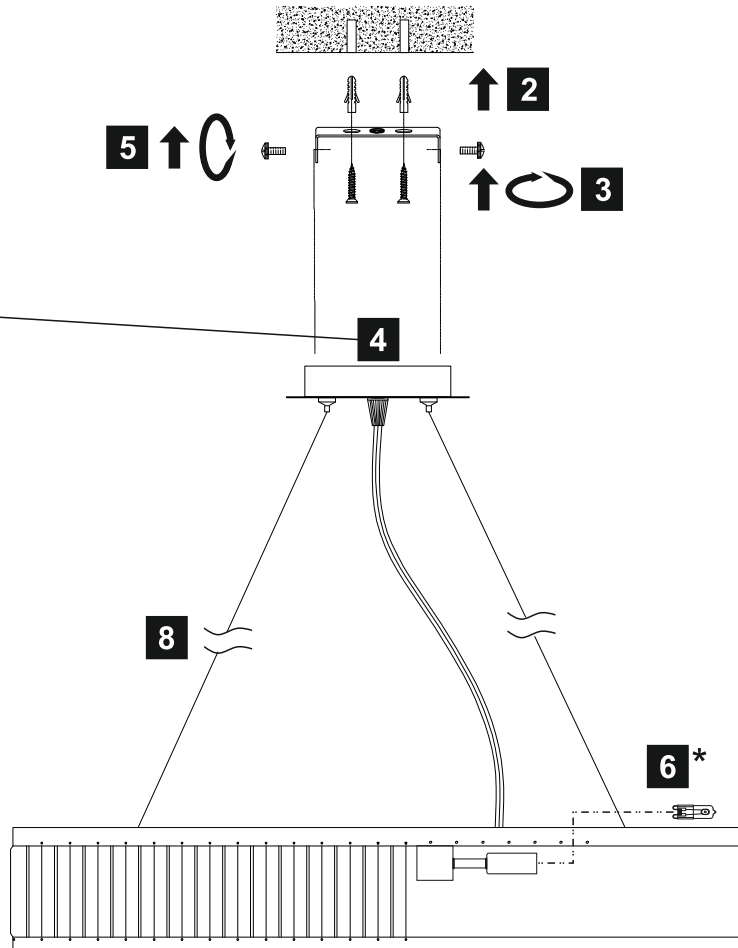

INSTALLATION INSTRUCTIONS

(ILLUSTRATIONS ARE FOR GUIDANCE PURPOSES ONLY.
ACTUAL PRODUCT MAY DIFFER FROM THE IMAGES SHOWN)

- (1) Prior to installation carefully unpack and check all the components and accessories are as per details enclosed.
- (2) These instructions should be used in conjunction with the installation guidelines included.

Please use the gloves provided.

* Lamps may not be included. Please ensure maximum wattage is not exceeded.

Installation Pack

White Gloves	2 Pcs	
Installation Instructions	1 Page	
Installation Guidelines	2 Pages	
Fixing Screw & Plug	2 Sets	

Contents
Checked By

Voltage: 230V - 50/60Hz
Lampholder: G9
Lamps: 9 x 33W Max

COMPATIBLE

WITH SUITABLE
DIMMER/LAMP

Torre IL30079

diyás®