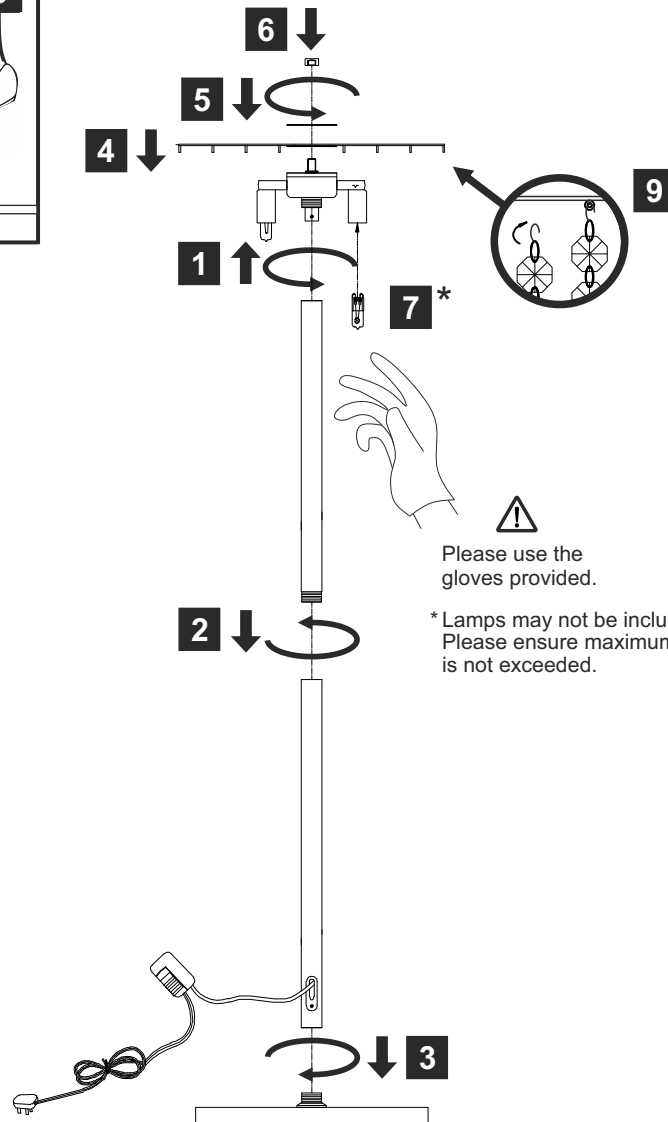

# INSTALLATION INSTRUCTIONS

(ILLUSTRATIONS ARE FOR GUIDANCE PURPOSES ONLY.  
ACTUAL PRODUCT MAY DIFFER FROM THE IMAGES SHOWN)

(1) Prior to installation carefully unpack and check all the components and accessories are as per details enclosed.

(2) These instructions should be used in conjunction with the installation guidelines included.

⚠ Please use the gloves provided.

\* Lamps may not be included.  
Please ensure maximum wattage is not exceeded.

Voltage: 230V - 50/60Hz  
Lampholder: G9  
Lamps: 4 x 33W Max

NOT SUITABLE  
FOR LED

WITH SUITABLE  
LAMP/DIMMER

Atla IL30029 / IL30032

diyás®

## Installation Pack

White Gloves	2 Pcs	
Additional Crystal Links	3 Pcs Each	
General Instruction Leaflet	2 Pages	
Assembly Instructions	2 Pages	

Contents Checked By

Atla IL30029 / IL30032

**diy**as<sup>®</sup>