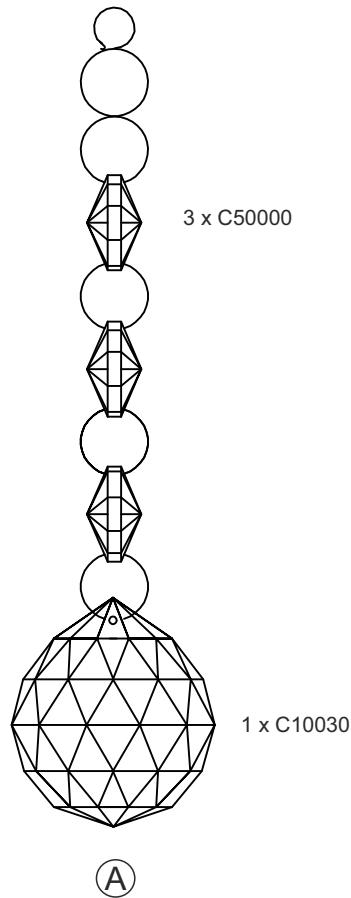

Glass Suspension Kit

Accessories

Crystal A	36 Pc	
Crystal B	1 Pc	
Glass Suspension Kit	4 Pcs	

Installation Pack

White Gloves	2 Pcs	
Installation Instructions	2 Pages	
Installation Guidelines	2 Pages	
Fixing Screws and Plugs	2 Sets	
Spanner	1 Pc	
Additional Crystal Links	3 Pcs Each	