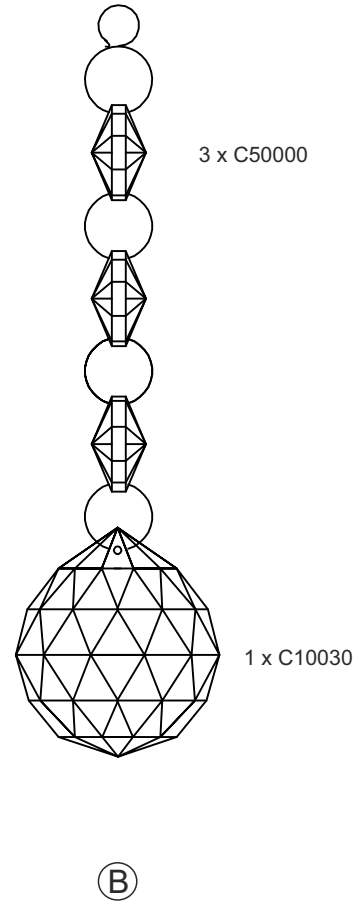

Glass Suspension Kit

Accessories

Crystal A	36 Pc	
Crystal B	1 Pc	
Glass Suspension Kit	4 Pcs	

Installation Pack

White Gloves	2 Pcs	
Installation Instructions	2 Pages	
Installation Guidelines	2 Pages	
Fixing Screws and Plugs	2 Sets	
Spanner	1 Pc	
Additional Crystal Links	3 Pcs Each	