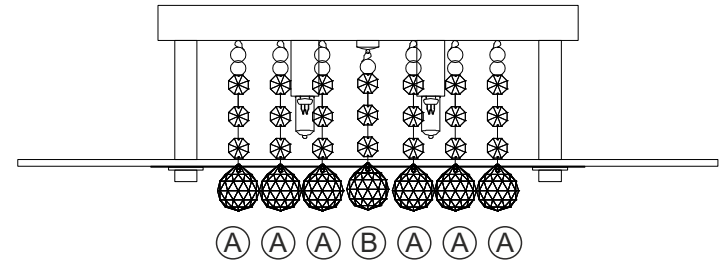

INSTALLATION INSTRUCTIONS

(ILLUSTRATIONS ARE FOR GUIDANCE PURPOSES ONLY.
ACTUAL PRODUCT MAY DIFFER FROM THE IMAGES SHOWN)

- (1) Prior to installation carefully unpack and check all the components and accessories are as per details enclosed.
- (2) These instructions should be used in conjunction with the installation guidelines included.

* Lamps may not be included.
Please ensure maximum wattage is not exceeded.

Please use the gloves provided.

Voltage: 230V - 50/60Hz
Lampholder: G9
Lamps: 6 x 33W Max

Delmar IL30022 / IL32022

diyas[®]

LIST OF COMPONENTS

Glass Suspension Kit

Accessories

Crystal A	36 Pc	
Crystal B	1 Pc	
Glass Suspension Kit	4 Pcs	

Installation Pack

White Gloves	2 Pcs	
Installation Instructions	2 Pages	
Installation Guidelines	2 Pages	
Fixing Screws and Plugs	2 Sets	
Spanner	1 Pc	
Additional Crystal Links	3 Pcs Each	