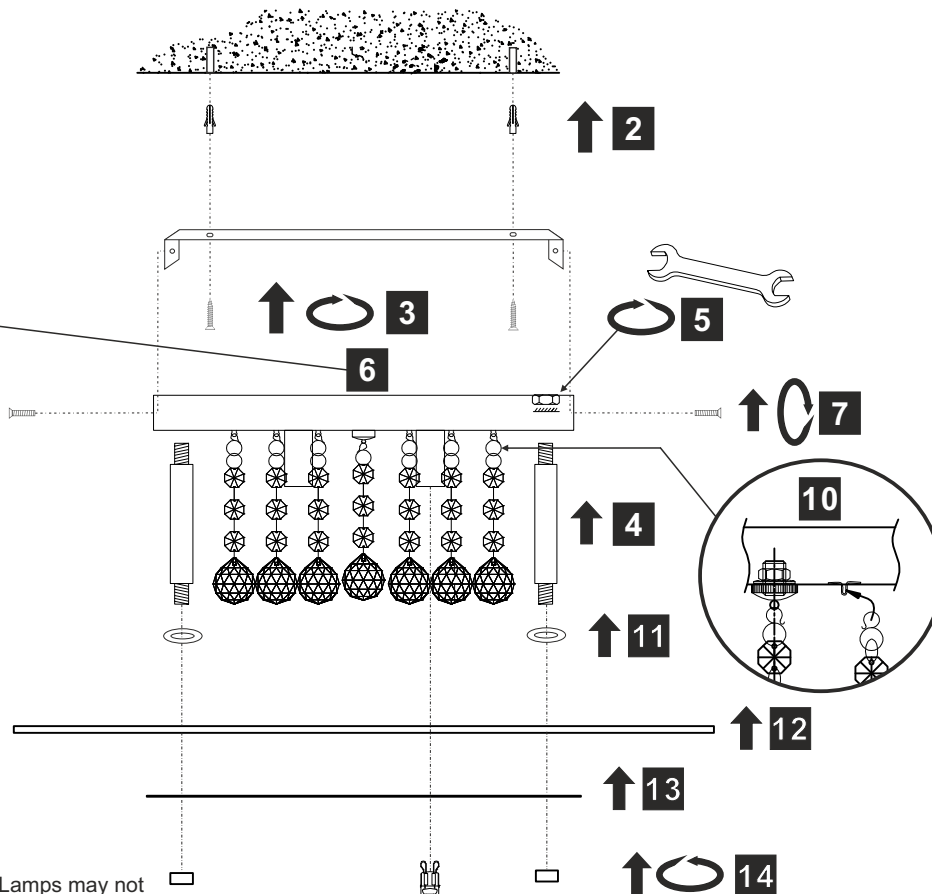

INSTALLATION INSTRUCTIONS

(ILLUSTRATIONS ARE FOR GUIDANCE PURPOSES ONLY.
ACTUAL PRODUCT MAY DIFFER FROM THE IMAGES SHOWN)

- (1) Prior to installation carefully unpack and check all the components and accessories are as per details enclosed.
- (2) These instructions should be used in conjunction with the installation guidelines included.

* Lamps may not be included.
Please ensure maximum wattage is not exceeded.

Please use the gloves provided.

Voltage: 230V - 50/60Hz
Lampholder: G9
Lamps: 6 x 33W Max

Delmar IL30022 / IL32022

diyas[®]

LIST OF COMPONENTS

Glass Suspension Kit

Accessories

Crystal A	36 Pc	
Crystal B	1 Pc	
Glass Suspension Kit	4 Pcs	

Installation Pack

White Gloves	2 Pcs	
Installation Instructions	2 Pages	
Installation Guidelines	2 Pages	
Fixing Screws and Plugs	2 Sets	
Spanner	1 Pc	
Additional Crystal Links	3 Pcs Each	