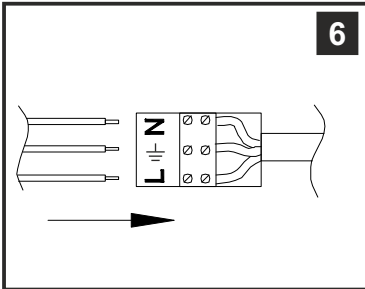

INSTALLATION INSTRUCTIONS

(ILLUSTRATIONS ARE FOR GUIDANCE PURPOSES ONLY.
ACTUAL PRODUCT MAY DIFFER FROM THE IMAGES SHOWN)

- (1) Prior to installation carefully unpack and check all the components and accessories are as per details enclosed.
- (2) These instructions should be used in conjunction with the installation guidelines included.

* Lamps may not be included.
Please ensure maximum wattage is not exceeded.

Please use the gloves provided.

Voltage: 230V - 50/60Hz
Lampholder: G9
Lamps: 6 x 33W Max

Delmar IL30022 / IL32022

diyas[®]

LIST OF COMPONENTS