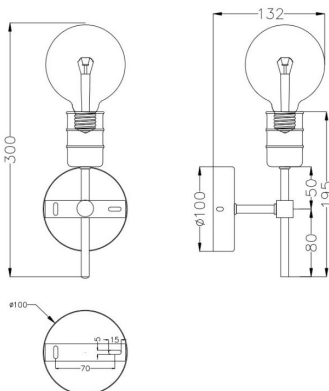

1 Light

Fixure Type

Wall Bracket

Line Drawing Image

franklite

FL2407-1/FL2408-1

Product Specifications

Insulation	: Class 1 - single insulation, earthed
IP Rating	: 20
Number of Lamps	: 1
Lamp cap	: E27
Lamp Code	: L322
Lamp Max	: 40 W
Lumens	: 320
LED K	: 2100
Height	: 315mm
Width	: 100mm
Stock Weight	: 0.30 kg
Dimmable	: Yes