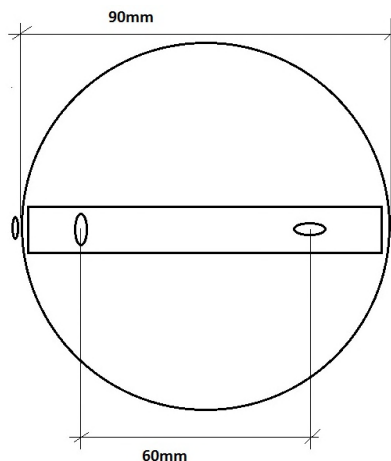

CLASS & IP

Class 1
IP20

Inner bracket fixes to mounting surface. Fitting fixes to inner bracket.