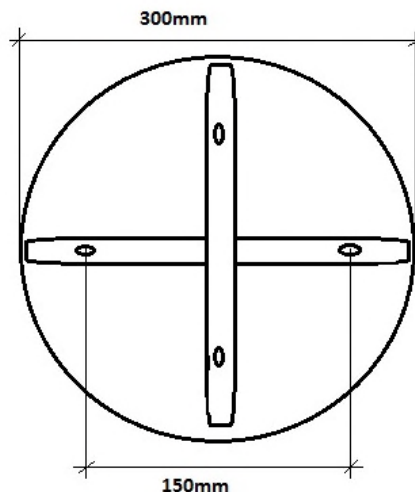

CLEANING & RELAMPING

Always turn the luminaire off before maintaining and allow the lamps to cool. Clean regularly with a soft cloth/brush. Do not use metal polish. Always allow the lamps to cool before touching.