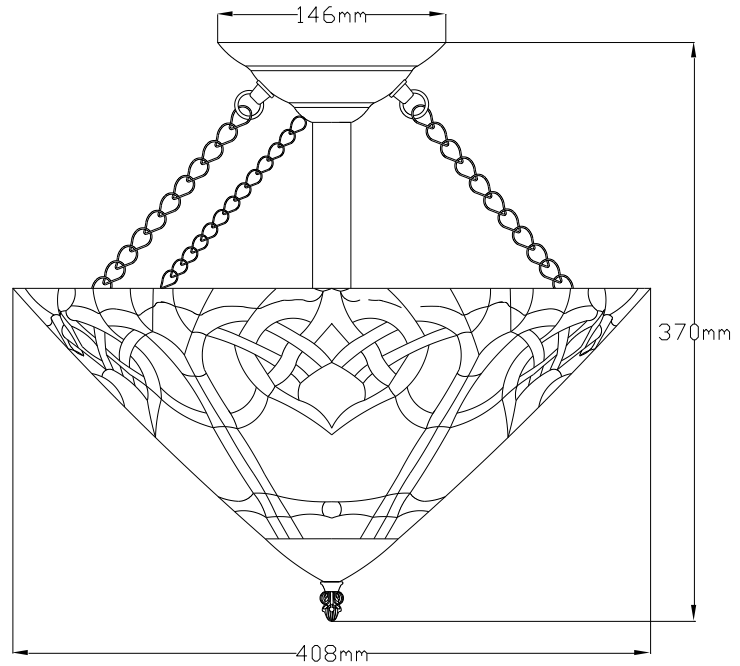

RANGE: QUOIZEL TIFFANY

STYLE: CAMBRIDGE LARGE SEMI-FLUSH

1. Item Code	QZ/CAMBRIDGE/SF	23. Minimum Drop	n/a
2. Drawing No.	QZ TFCBI716VB	24. Maximum Drop	n/a
3. EAN/Barcode	-	25. Adjustable?	No
4. Tested?	No	26. Shade/Glass Material	Tiffany Glass
5. Final Sign-off Sample Done?	No	27. Shade Width (mm)	408
6. Category	Indoor	28. Shade Height (mm)	213
7. Type	Semi-Flush	29. Shade Depth (mm)	408
8. Finish	Vintage Bronze	30. Size of Back-Plate/Ceiling Rose (mm)	146
9. IP Rating	n/a	31. Main Material	Steel
10. Class	I	32. Power Cable Colour	Black
11. Voltage	240	33. Power Cable Length (mm)	200
12. Wattage (1)	100	34. Chain Length (mm)	n/a
13. Wattage (2)	n/a	35. Rod Length (mm)	n/a
14. Lamp Holder Type (1)	E27	36. PIR	No
15. Lamp Holder Type (2)	n/a	37. Switch Type and location	n/a
16. No. of Lamps	2	38. Connection Method	Terminal Block
17. Lamp Supplied	None	39. Plug Type	n/a
18. Dimmable?	Depends On Lamp	40. Plug Colour	n/a
19. Lumen Output	Depends On Lamp	41. Product Weight (kg)	3
20. Overall Width/Diameter (mm)	408	42. Carton Dimensions (mm)	-
21. Overall Height (mm)	370	43. Carton Weight (kg)	-
22. Overall Depth (mm)	408	44. Notes	-