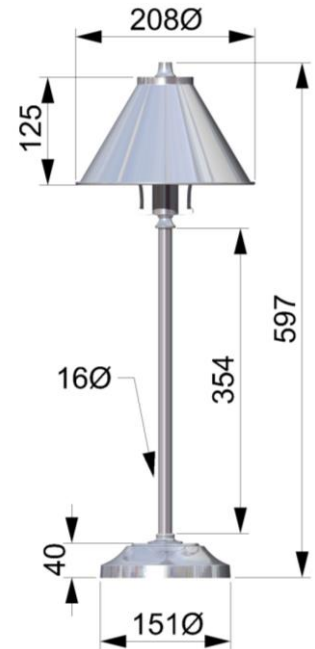

RANGE: Elstead
STYLE: Provence stick lamp PV/SL

1. Item Code	PV/SL PN/OB/AB/CPR	23. Minimum Drop	N/A
2. Drawing No.	00149 pages 1 to 3	24. Maximum Drop	N/A
3. EAN/Barcode	TBC	25. Adjustable?	No
4. Tested	No	26. Shade Material	Mild steel
5. Final Sign-off Sample Done?	Yes.	27. Shade Width (mm)	208
6. Category	Indoor	28. Shade Height (mm)	125
7. Type	Table Lamp	29. Shade Depth (mm)	208
8. Finish	Pol Nickel, Old Bronze, Aged Brass, Pol Copper	30. Size of Back-Plate/Ceiling Rose	N/A
9. IP Rating	N/A	31. Main Material	Mild Steel
10. Class	I	32. Power Cable Colour	Clear on all.
11. Voltage	240V	33. Power Cable Length (mm)	2150
12. Wattage (1)	7w LED	34. Chain Length (mm)	N/A
13. Wattage (2)	N/A	35. Rod Length (mm)	N/A
14. Lamp Holder Type (1)	E14	36. PIR	No
15. Lamp Holder Type (2)	N/A	37. Switch Type and location	In-line switch & 300mm from base
16. No. of Lamps	1	38. Connection Method	N/A
17. Lamp Supplied	No	39. Plug Type	Standard 3 pin UK (clear).
18. Dimmable?	No	40. Plug Colour	Clear on all.
19. Lumen Output	N/A	41. Product Weight	2.7 KG
20. Overall Width/Diameter	208	42. Carton Dimensions (mm)	Unknown
21. Overall Height (mm)	597	43. Carton Weight (kg)	Unknown
22. Overall Depth (mm)	N/A	44. Notes	Supplied with 7w LED candle lamp