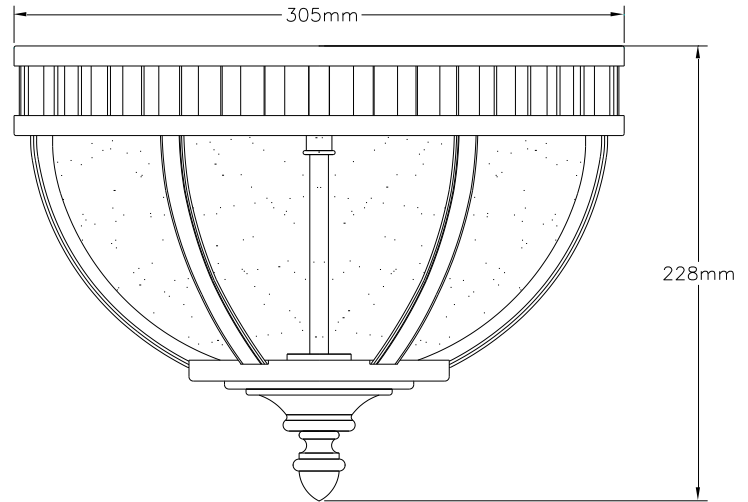

RANGE: KICHLER
STYLE: HALLERON 2LT CEILING FLUSH

1. Item Code	KL/HALLERON/F	23. Minimum Drop	n/a
2. Drawing No.	CPI51060 / KL49602	24. Maximum Drop	n/a
3. EAN/Barcode	-	25. Adjustable?	No
4. Tested?	No	26. Shade/Glass Material	Clear Seeded Glass
5. Final Sign-off Sample Done?	No	27. Shade Width (mm)	n/a
6. Category	Outdoor	28. Shade Height (mm)	n/a
7. Type	Ceiling Flush	29. Shade Depth (mm)	n/a
8. Finish	Londonderry	30. Size of Back-Plate/Ceiling Rose (mm)	266
9. IP Rating	IP44	31. Main Material	Aluminium
10. Class	I	32. Power Cable Colour	Black
11. Voltage	240	33. Power Cable Length (mm)	200
12. Wattage (1)	40	34. Chain Length (mm)	n/a
13. Wattage (2)	n/a	35. Rod Length (mm)	n/a
14. Lamp Holder Type (1)	E14	36. PIR	No
15. Lamp Holder Type (2)	n/a	37. Switch Type and location	n/a
16. No. of Lamps	3	38. Connection Method	Terminal Block
17. Lamp Supplied	None	39. Plug Type	n/a
18. Dimmable?	Depends On Lamp	40. Plug Colour	n/a
19. Lumen Output	Depends On Lamp	41. Product Weight (kg)	5.5
20. Overall Width/Diameter (mm)	305	42. Carton Dimensions (mm)	-
21. Overall Height (mm)	229	43. Carton Weight (kg)	-
22. Overall Depth (mm)	n/a	44. Notes	-