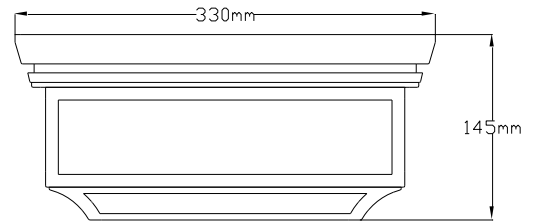

RANGE: FEISS

STYLE: SHEPHERD 2LT FLUSH MOUNT

1. Item Code	FE/SHEPHERD/F	23. Minimum Drop	n/a
2. Drawing No.	FE OLI0613	24. Maximum Drop	n/a
3. EAN/Barcode	-	25. Adjustable?	No
4. Tested?	No	26. Shade/Glass Material	Clear Seeded Glass
5. Final Sign-off Sample Done?	No	27. Shade Width (mm)	n/a
6. Category	Outdoor	28. Shade Height (mm)	n/a
7. Type	Ceiling Flush	29. Shade Depth (mm)	n/a
8. Finish	Dark Weathered Zinc	30. Size of Back-Plate/Ceiling Rose (mm)	330 x 330
9. IP Rating	IP44	31. Main Material	Plastic
10. Class	I	32. Power Cable Colour	Brown & Blue
11. Voltage	240V	33. Power Cable Length (mm)	200
12. Wattage (1)	75	34. Chain Length (mm)	n/a
13. Wattage (2)	n/a	35. Rod Length (mm)	n/a
14. Lamp Holder Type (1)	E27	36. PIR	No
15. Lamp Holder Type (2)	n/a	37. Switch Type and location	n/a
16. No. of Lamps	2	38. Connection Method	Terminal Connection
17. Lamp Supplied	None	39. Plug Type	n/a
18. Dimmable?	Depends On Lamp	40. Plug Colour	n/a
19. Lumen Output	Depends On Lamp	41. Product Weight (kg)	5.4
20. Overall Width/Diameter (mm)	330	42. Carton Dimensions (mm)	-
21. Overall Height (mm)	145	43. Carton Weight (kg)	-
22. Overall Depth (mm)	330	44. Notes	Opal Etched Inner Shade