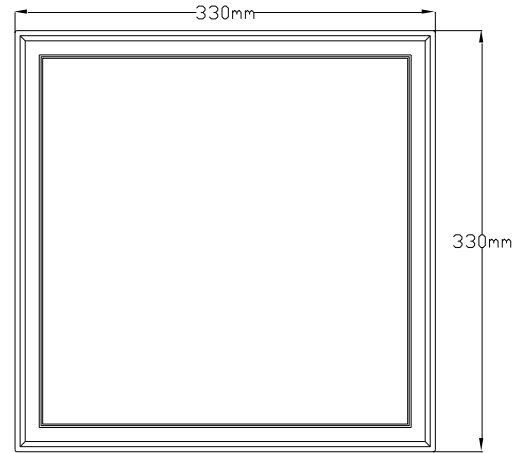

RANGE: FEISS

STYLE: SHEPHERD 2LT FLUSH MOUNT

1. Item Code	FE/SHEPHERD/F	23. Minimum Drop	n/a
2. Drawing No.	FE OLI0613	24. Maximum Drop	n/a
3. EAN/Barcode	-	25. Adjustable?	No
4. Tested?	No	26. Shade/Glass Material	Clear Seeded Glass
5. Final Sign-off Sample Done?	No	27. Shade Width (mm)	n/a
6. Category	Outdoor	28. Shade Height (mm)	n/a
7. Type	Ceiling Flush	29. Shade Depth (mm)	n/a
8. Finish	Dark Weathered Zinc	30. Size of Back-Plate/Ceiling Rose (mm)	330 x 330
9. IP Rating	IP44	31. Main Material	Plastic
10. Class	I	32. Power Cable Colour	Brown & Blue
11. Voltage	240V	33. Power Cable Length (mm)	200
12. Wattage (1)	75	34. Chain Length (mm)	n/a
13. Wattage (2)	n/a	35. Rod Length (mm)	n/a
14. Lamp Holder Type (1)	E27	36. PIR	No
15. Lamp Holder Type (2)	n/a	37. Switch Type and location	n/a
16. No. of Lamps	2	38. Connection Method	Terminal Connection
17. Lamp Supplied	None	39. Plug Type	n/a
18. Dimmable?	Depends On Lamp	40. Plug Colour	n/a
19. Lumen Output	Depends On Lamp	41. Product Weight (kg)	5.4
20. Overall Width/Diameter (mm)	330	42. Carton Dimensions (mm)	-
21. Overall Height (mm)	145	43. Carton Weight (kg)	-
22. Overall Depth (mm)	330	44. Notes	Opal Etched Inner Shade