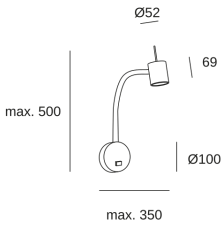

**Bas**

**DE-0442-SAT**

Forlight Reading lights Bas GU10 8W Satin nickel Decorative

**TECHNICAL FEATURES**

IP20

Luminaire total power : 8W

Structure material : Steel

Structure finish : Satin nickel

Max. size of light bulb : 55/50 mm

Recommended light bulb : GU10

Voltage / frequency : 100-240V/50-60Hz

Warranty : 5 Years

Easily recyclable luminaire

**LUMINOTECHNIC FEATURES**

Lampholder	Quantity	Light source power (W)
GU10	1	Max. power 8W

**LOGISTICS**

Net weight (kg): 0.39

Packaged weight (kg): 0.56

Packaging: 150mm x 105mm x 165mm