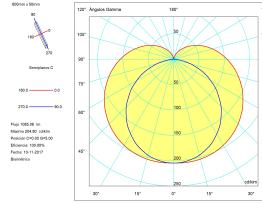

LOGISTICS

Net weight (kg): 0.97

Packaged weight (kg): 1.19

Packaging: 645mm x 85mm x 105mm