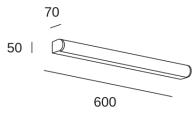

LUMINOTECHNIC FEATURES

CRI: 80

MacAdam steps: 3

Photobiological risk: RG0

Lampholder	Quantity	Light source power (W)
LED	1	11.5W