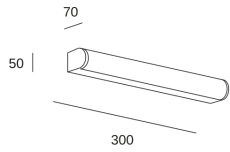

Lungo 300mm

DE-0428-CRO

Wall fixture Bath IK10 Lungo 300mm LED 9.3 LED warm-white 3000K ON-OFF Chrome 910.00

TECHNICAL FEATURES

IP44 IK10

Luminaire total power : 9.3W

Real lumens : 716

Nominal lumens : 910

Real lm/W : 77

Correlated Colour Temperature (CCT) : LED warm-white 3000K

Structure material : Steel

Structure finish : Chrome

Diffuser material : Polycarbonate

Diffuser finish : Opal

Voltage / frequency : 100-240V/50-60Hz

Lampholder	Quantity	Light source power (W)
LED	1	7.7W

LOGISTICS

Net weight (kg): 0.6

Packaged weight (kg): 0.72

Packaging: 345mm x 85mm x 105mm