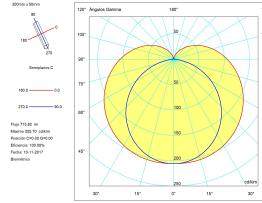

LOGISTICS

Net weight (kg): 0.6

Packaged weight (kg): 0.72

Packaging: 345mm x 85mm x 105mm