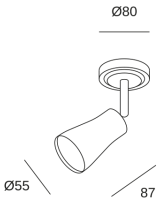

Safran Single

DE-0225-MAR

Spotlight IP20 Safran Single GU10 8 Brown

TECHNICAL FEATURES

Luminaire total power : 8W

Structure material : Steel

Structure finish : Brown

Max. size of light bulb : 54/50 mm

Net weight (kg): 0.16

Packaged weight (kg): 0.23

Packaging: 90mm x 89mm x 140mm

24 Un