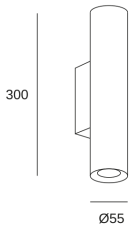

LUMINOTECHNIC FEATURES

Lampholder	Quantity	Light source power (W)
GU10	2	Max. power 8W

LOGISTICS

Net weight (kg): 0.68

Packaged weight (kg): 0.79