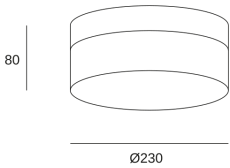

GIRO

DE-0133-NEG

Ceiling fixture IP44 GIRO LED 10.8W SW 3000-4000K Black 327lm

TECHNICAL FEATURES

Luminaire total power : 11.2W
Real lumens : 327 (4000K)
Nominal lumens : 1487
Real lm/W : 29
Correlated Colour Temperature (CCT) : SW 3000-4000K
Structure material : Steel
Structure finish : Black
Diffuser material : Glass
Diffuser finish : OPAL

Lampholder	Quantity	Light source power (W)
LED	1	10.8W

LOGISTICS

Net weight (kg): 1.23
Packaged weight (kg): 1.5
Packaging: 290mm x 290mm x 125mm