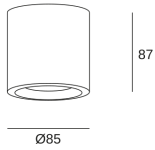

Diffuser material : Glass

Diffuser finish : Transparent

Max. size of light bulb : 50/70 mm

Recommended light bulb : GU10

Voltage / frequency : 100-240V/50-60Hz

Power Factor : NULL

Warranty : 3 Years

Easily recyclable luminaire

LUMINOTECHNIC FEATURES

Lampholder	Quantity	Light source power (W)
GU10	1	Max. power 8W

LOGISTICS

Net weight (kg): 0.32

Packaged weight (kg): 0.37

Packaging: 90mm x 90mm x 100mm