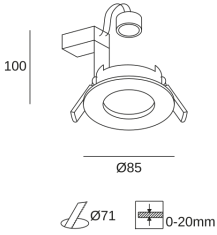

FEU

DE-0129-CRO

Downlight IN IP20 / OUT IP65 FEU GU10 8 Chrome

TECHNICAL FEATURES

IN IP20 / OUT IP65

Luminaire total power : 8W
 Structure material : Aluminium
 Structure finish : Chrome
 Diffuser material : Glass
 Diffuser finish : Transparent
 Recommended light bulb : GU10

Voltage / frequency : 100-240V/50-60Hz
 Power Factor : NULL
 Warranty : 3 Years
 Easily recyclable luminaire

LUMINOTECHNIC FEATURES

Luminance C0°G65°: 459

Luminance C90°G65°: 459

| Lampholder | Quantity | Light source power (W) |
|------------|----------|------------------------|
| GU10 | 1 | Max. power 8W |