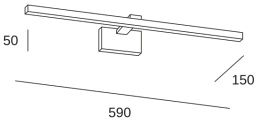

NORA

DE-0122-NEG

Bath Bath NORA LED 13.5 LED neutral-white 4000K ON-OFF Black 1512

TECHNICAL FEATURES

Luminaire total power : 13.5W

Real lumens : 805

Nominal lumens : 1512

Real lm/W : 60

Melanopic ratio: 0.48

CRI: 80

MacAdam steps: 3

Photobiological risk: RG0

Lampholder	Quantity	Light source power (W)
LED	1	12.2W

LOGISTICS

Net weight (kg): 0.61

Packaged weight (kg): 0.91

Packaging: 640mm x 200mm x 100mm