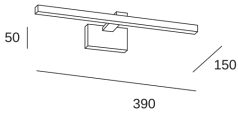

NORA

DE-0121-NEG

Bath Bath NORA LED 8.3 LED neutral-white 4000K ON-OFF Black 936

TECHNICAL FEATURES

Luminaire total power : 8.3W

Real lumens : 581

Nominal lumens : 936

Real lm/W : 70

Melanopic ratio: 0.48

CRI: 80

MacAdam steps: 3

Photobiological risk: RG0

Lampholder	Quantity	Light source power (W)
LED	1	7W

LOGISTICS

Net weight (kg): 0.54

Packaged weight (kg): 0.73

Packaging: 440mm x 200mm x 100mm