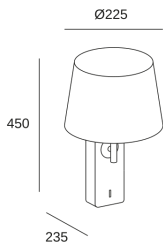

AURA

DE-0118-BLA

Wall fixture IP20 AURA E27 15 White

TECHNICAL FEATURES

IP20

Luminaire total power : 15W

Structure material : Aluminium

Structure finish : White