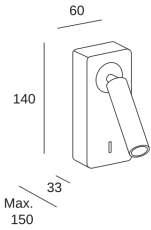

**COLO**

**DE-0116-BLA**

Wall fixture IP20 COLO LED 3.4 LED warm-white 3000K ON-OFF White 184

**TECHNICAL FEATURES**

Luminaire total power : 3.4W

Real lumens : 107

Nominal lumens : 184

Real lm/W : 31

Correlated Colour Temperature (CCT) : LED warm-white 3000K

UGR : <=16

Structure material : Aluminium

Structure finish : White

Diffuser material : Polycarbonate

Diffuser finish : Transparent

Voltage / frequency : 220-240V/50-60Hz

Melanopic ratio: 0.39

CRI: 80

MacAdam steps: 3

Photobiological risk: RG2

UGR

UGR crosswise: 9.4

UGR lengthwise: 9.4

Lampholder	Quantity	Light source power (W)
LED	1	2.1W