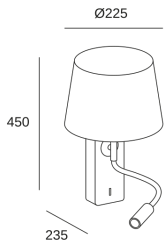

JANET

DE-0115-BLA

Wall fixture IP20 JANET LED E27 18.4 LED warm-white 3000K ON-OFF White 184

TECHNICAL FEATURES

Luminaire total power : 18.4W

Real lumens : 107

Nominal lumens : 184

Real lm/W : 6