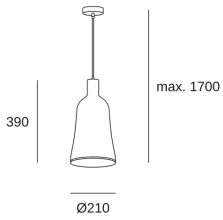

**Riba Ø210mm**

**DE-0023-NEG**

Pendant IP20 Riba Ø210mm E27 15 Black

**TECHNICAL FEATURES**

IP20

Luminaire total power : 15W

Voltage / frequency : 100-240V/50-60Hz

Structure material : Steel

Warranty : 5 Years

Structure finish : Black

Easily recyclable luminaire

Diffuser material : Wood

Diffuser finish : Natural

Max. size of light bulb : 240/240 mm

Recommended light bulb : E27

**LUMINOTECHNIC FEATURES**

| Lampholder | Quantity | Light source power (W) |
|------------|----------|------------------------|
| E27        | 1        | Max. power 15W         |

**LOGISTICS**

Net weight (kg): 0.41

Packaged weight (kg): 1.03

Packaging: 230mm x 230mm x 400mm