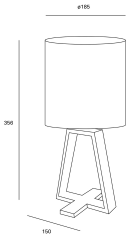

**Nuts**

**DE-0020-BLA**

Table lamp Nuts E27 15 White

IP20

**TECHNICAL FEATURES**

Luminaire total power : 15W

Voltage / frequency : 100-240V/50-60Hz

Structure material : Wood

Warranty : 5 Years

Structure finish : White

Diffuser material : Textile

Diffuser finish : White

Max. size of light bulb : 140/175 mm

Recommended light bulb : E27

**LUMINOTECHNIC FEATURES**

Lampholder	Quantity	Light source power (W)
E27	1	Max. power 15W

**LOGISTICS**

Net weight (kg): 0.4

Packaged weight (kg): 0.71

Packaging: 192mm x 192mm x 255mm