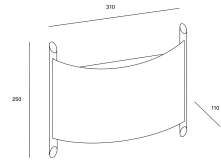

**Niza**

**DE-0004-SAT**

Wall fixture IP20 Niza E27 30W Satin nickel

**TECHNICAL FEATURES**

IP20

Luminaire total power : 30W

Structure material : Steel

Structure finish : Satin nickel

Diffuser material : Glass

Diffuser finish : Satin

Max. size of light bulb : /60 mm

Recommended light bulb : E27

Voltage / frequency : 100-240V/50-60Hz

Warranty : 5 Years

Easily recyclable luminaire

**LUMINOTECHNIC FEATURES**

Lampholder	Quantity	Light source power (W)
E27	2	Max. power 15W

**LOGISTICS**

Net weight (kg): 1.3

Packaged weight (kg): 1.91

Packaging: 355mm x 260mm x 170mm