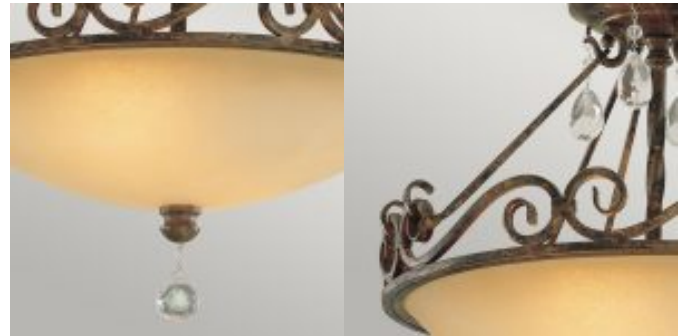

Chateau 2 Light Semi-Flush Light

£0.00

SKU: Chateau 2 Light Semi-Flush Light (FE-CHATEAU-SF)

Link: <https://www.elsteadlighting.com/products/chateau-2-light-semi-flush-light/>

Product Information

Categories: Interior Lighting, Semi-Flushes, Feiss

Tags: Warm and Welcoming

Fitting Height: 334mm

Width: 392mm

Projection/Depth: 392mm

Finish: Mocha Bronze

Family: Chateau

interiorexterior: Interior

Number of lamps: 2

Maximum Wattage: 60

Socket: E27

Voltage: 220-240v

Country of Origin: PRC

Product Type: Flush Light

Feature 1: Inspired by the grand Châteaux of Southern France

Feature 2: Square tube curls lyrically play into one another Glass crystals punctuate each curl