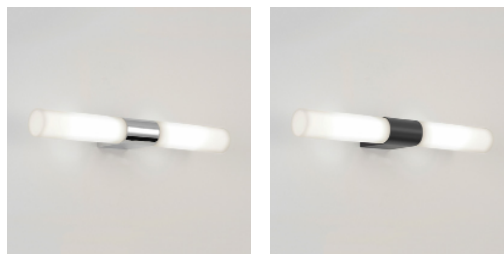

GENERAL

LOCATION:	Bathroom
CLASS:	CE (Class II)
IP RATING:	IP44
BATHROOM ZONE:	Zone 2, 3
DRIVER REQUIRED:	No
INSTALLATION ORIENTATION:	Wall Mount - Horizontal
MAIN MATERIAL:	Metal - Zinc
DIMENSIONS (mm):	H: 40 W: 360 D: 82
CUT OUT HOLE (mm):	-
RECESS DEPTH (mm):	-
FIRE RATING:	-
CABLE LENGTH (mm):	-
GROSS WEIGHT (kg):	0.74

LAMP

LIGHT SOURCE:	G9
WATTAGE:	2 x 28W
RECOMMENDED LAMP:	3W Max LED G9:
LAMP INCLUDED:	No
MAXIMUM LAMP LENGTH (mm):	60
LUMINOUS FLUX (lm):	Lamp Dependent
COLOUR TEMP (K):	Lamp Dependent
CRI (Ra):	Lamp Dependent
MACADAM ELLIPSE:	Lamp Dependent
TILT ADJUSTABLE ANGLE (°):	-
ROTATION ADJUSTABLE ANGLE (°):	-
LIFETIME (hrs):	Lamp Dependent
BEAM ANGLE (°):	Lamp Dependent

SHADE INCLUDED:	-
SHADE/DIFFUSER MATERIAL:	Glass
SHADE/DIFFUSER FINISH	White
F MARK:	Suitable for mounting on flammable materials

TO MAINTAIN THIS PRODUCT TO ITS BEST CONDITION, PLEASE VIEW OUR CARE AND CLEANING GUIDE ON THE SUPPORT SECTION OF THE ASTRO WEBSITE.