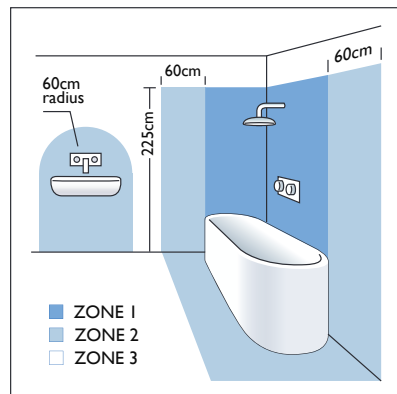

1 x 60w
E27  excl.

Zone **2** **3**

Astro Lighting Ltd.
G2 River Way, Harlow
CM20 2DP, Great Britain

T: +44 (0) 1279 427001
F: +44 (0) 1279 427002
sales@astrolighting.co.uk
www.astrolighting.co.uk