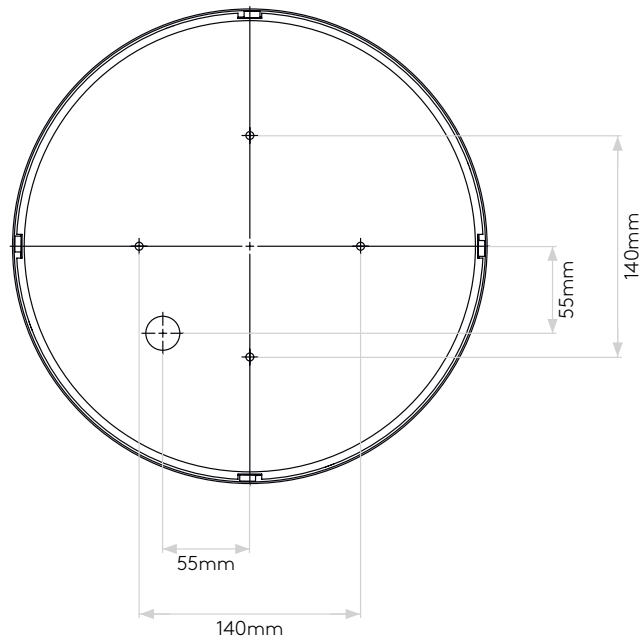

PRODUCT ELEVATIONS

Please note that some dimensions may vary slightly due to manufacturing tolerances, this includes cable entry and fixing holes

Veuillez noter que certaines dimensions peuvent varier légèrement en raison des tolérances de fabrication, y compris l'entrée de câble et les trous de fixation.

Bitte beachten Sie, dass die Maße Fertigungstoleranzen unterliegen und daher in geringem Umfang von der angegebenen Größe abweichen können. Dies gilt auch für Kabeleingänge und Befestigungslöcher.

Si prega notare che possono esserci piccole variazioni in alcune dimensioni dovute alle tolleranze di produzione, queste includono l'ingresso del cavo e i fori di fissaggio.