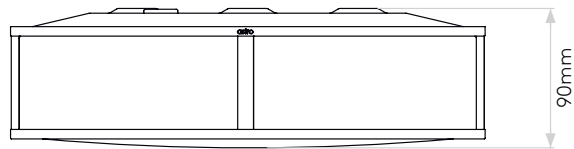

PRODUCT ELEVATIONS

Please note that some dimensions may vary slightly due to manufacturing tolerances, this includes cable entry and fixing holes

Veuillez noter que certaines dimensions peuvent varier légèrement en raison des tolérances de fabrication, y compris l'entrée de câble et les trous de fixation.

Bitte beachten Sie, dass die Maße Fertigungstoleranzen unterliegen und daher in geringem Umfang von der angegebenen Größe abweichen können. Dies gilt auch für Kabeleingänge und Befestigungslöcher.

Si prega notare che possono esserci piccole variazioni in alcune dimensioni dovute alle tolleranze di produzione, queste includono l'ingresso del cavo e i fori di fissaggio.