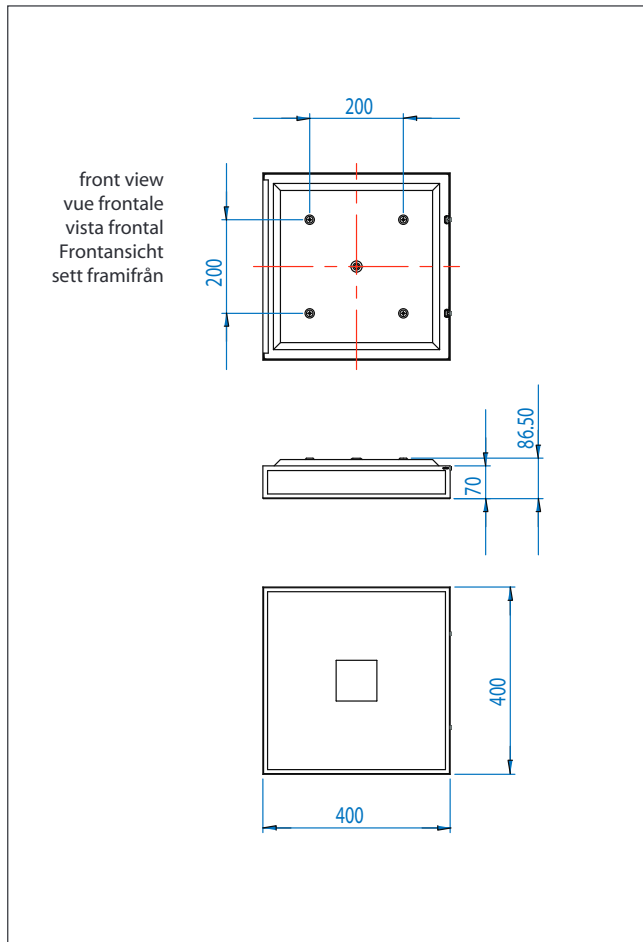

0891 Mashiko 400

4x40w E27		not included
--------------	--	-----------------

Zones	2	3
-------	----------	----------

Astro Lighting Ltd.
G2 River Way,
Harlow,
Essex,
CM20 2DP
Great Britain

tel: +44 (0) 1279 427001
fax: +44 (0) 1279 427002
email: sales@astrolighting.co.uk
www.astrolighting.co.uk