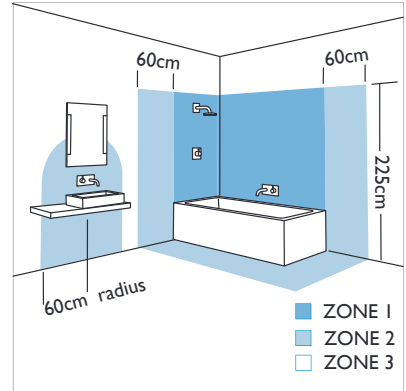

0891 Mashiko 400

4x40w E27		not included
--------------	--	-----------------

Zones	2	3
-------	----------	----------

Astro Lighting Ltd.
G2 River Way,
Harlow,
Essex,
CM20 2DP
Great Britain

tel: +44 (0) 1279 427001
fax: +44 (0) 1279 427002
email: sales@astrolighting.co.uk
www.astrolighting.co.uk