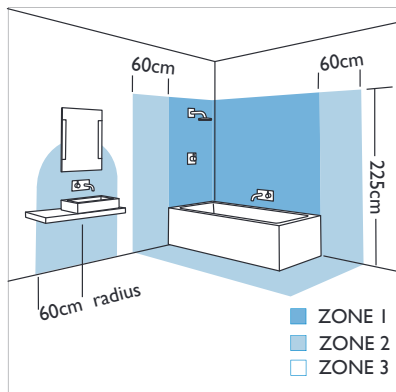

2x60w E27		not included
--------------	--	-----------------

Zones	2	3
-------	----------	----------

Astro Lighting Ltd.
 G2 River Way,
 Harlow,
 Essex,
 CM20 2DP
 Great Britain

tel: +44 (0) 1279 427001
 fax: +44 (0) 1279 427002
 email: sales@astrolighting.co.uk
 www.astrolighting.co.uk