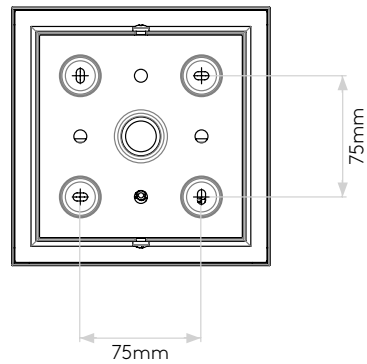

PRODUCT ELEVATIONS

Please note that some dimensions may vary slightly due to manufacturing tolerances, this includes cable entry and fixing holes

Veuillez noter que certaines dimensions peuvent varier légèrement en raison des tolérances de fabrication, y compris l'entrée de câble et les trous de fixation.

Bitte beachten Sie, dass die Maße Fertigungstoleranzen unterliegen und daher in geringem Umfang von der angegebenen Größe abweichen können. Dies gilt auch für Kabeleingänge und Befestigungslöcher.

Si prega notare che possono esserci piccole variazioni in alcune dimensioni dovute alle tolleranze di produzione, queste includono l'ingresso del cavo e i fori di fissaggio.