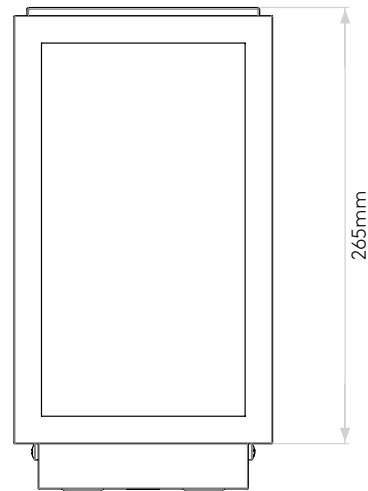

PRODUCT ELEVATIONS

Please note that some dimensions may vary slightly due to manufacturing tolerances, this includes cable entry and fixing holes

Veuillez noter que certaines dimensions peuvent varier légèrement en raison des tolérances de fabrication, y compris l'entrée de câble et les trous de fixation.

Bitte beachten Sie, dass die Maße Fertigungstoleranzen unterliegen und daher in geringem Umfang von der angegebenen Größe abweichen können. Dies gilt auch für Kabeleingänge und Befestigungslöcher.

Si prega notare che possono esserci piccole variazioni in alcune dimensioni dovute alle tolleranze di produzione, queste includono l'ingresso del cavo e i fori di fissaggio.