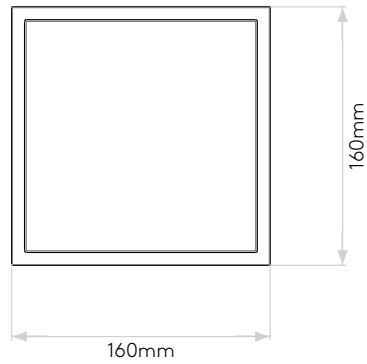

PRODUCT ELEVATIONS

Please note that some dimensions may vary slightly due to manufacturing tolerances, this includes cable entry and fixing holes

Veuillez noter que certaines dimensions peuvent varier légèrement en raison des tolérances de fabrication, y compris l'entrée de câble et les trous de fixation.

Bitte beachten Sie, dass die Maße Fertigungstoleranzen unterliegen und daher in geringem Umfang von der angegebenen Größe abweichen können. Dies gilt auch für Kabeleingänge und Befestigungslöcher.

Si prega notare che possono esserci piccole variazioni in alcune dimensioni dovute alle tolleranze di produzione, queste includono l'ingresso del cavo e i fori di fissaggio.