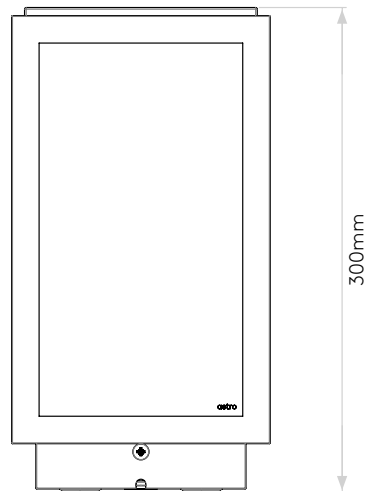

PRODUCT ELEVATIONS

Please note that some dimensions may vary slightly due to manufacturing tolerances, this includes cable entry and fixing holes

Veuillez noter que certaines dimensions peuvent varier légèrement en raison des tolérances de fabrication, y compris l'entrée de câble et les trous de fixation.

Bitte beachten Sie, dass die Maße Fertigungstoleranzen unterliegen und daher in geringem Umfang von der angegebenen Größe abweichen können. Dies gilt auch für Kabeleingänge und Befestigungslöcher.

Si prega notare che possono esserci piccole variazioni in alcune dimensioni dovute alle tolleranze di produzione, queste includono l'ingresso del cavo e i fori di fissaggio.