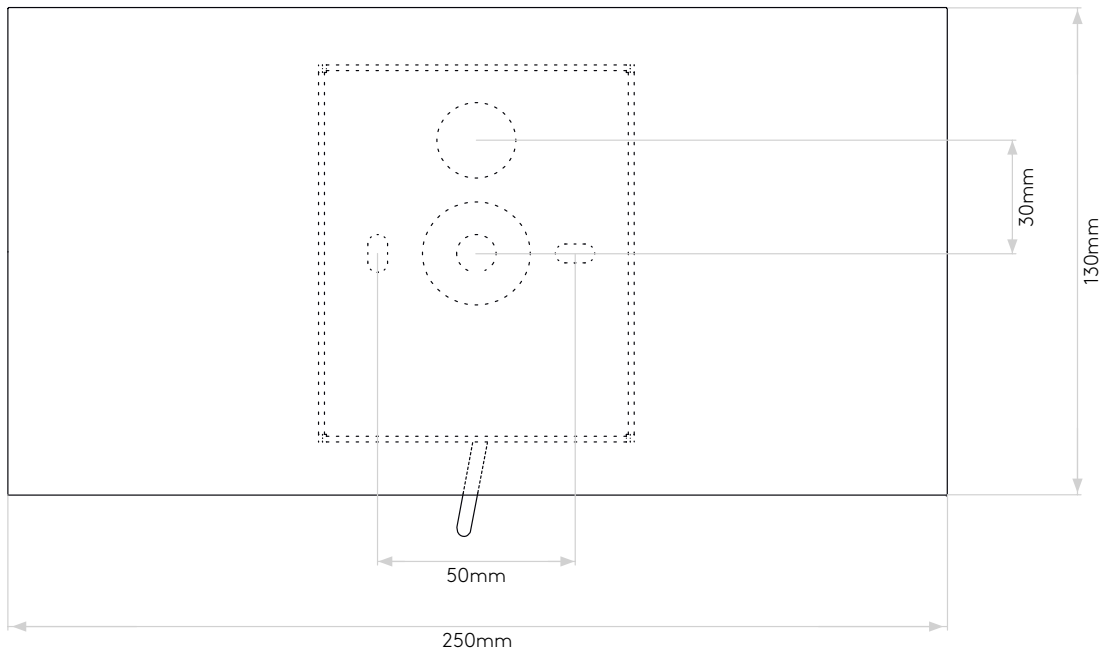

PRODUCT ELEVATIONS

Please note that some dimensions may vary slightly due to manufacturing tolerances, this includes cable entry and fixing holes

Veuillez noter que certaines dimensions peuvent varier légèrement en raison des tolérances de fabrication, y compris l'entrée de câble et les trous de fixation.

Bitte beachten Sie, dass die Maße Fertigungstoleranzen unterliegen und daher in geringem Umfang von der angegebenen Größe abweichen können. Dies gilt auch für Kabeleingänge und Befestigungslöcher.

Si prega notare che possono esserci piccole variazioni in alcune dimensioni dovute alle tolleranze di produzione, queste includono l'ingresso del cavo e i fori di fissaggio.