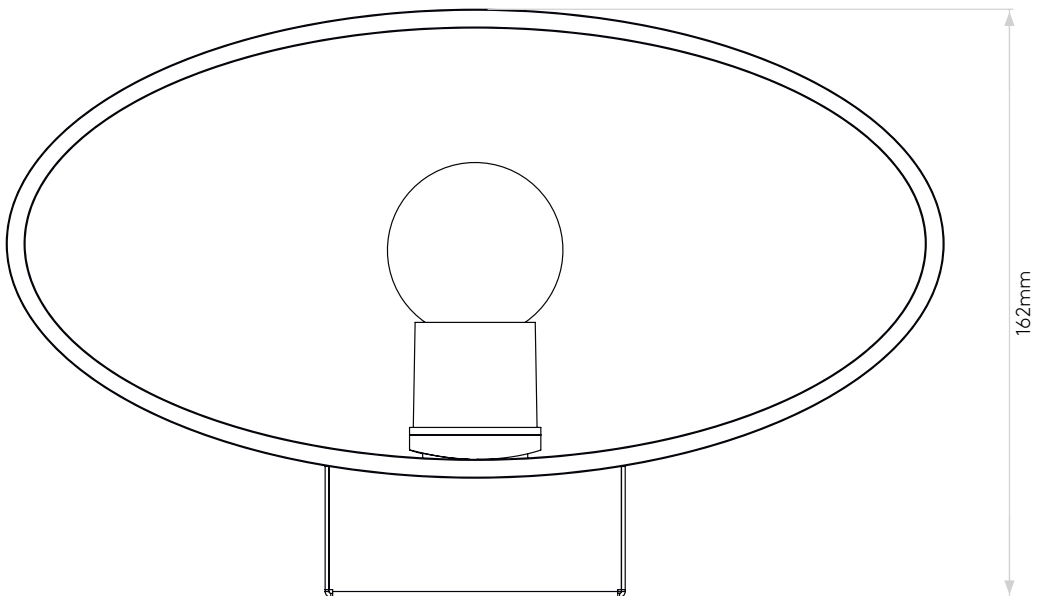

PRODUCT ELEVATIONS

Please note that some dimensions may vary slightly due to manufacturing tolerances, this includes cable entry and fixing holes

Veuillez noter que certaines dimensions peuvent varier légèrement en raison des tolérances de fabrication, y compris l'entrée de câble et les trous de fixation.

Bitte beachten Sie, dass die Maße Fertigungstoleranzen unterliegen und daher in geringem Umfang von der angegebenen Größe abweichen können. Dies gilt auch für Kabeleingänge und Befestigungslöcher.

Si prega notare che possono esserci piccole variazioni in alcune dimensioni dovute alle tolleranze di produzione, queste includono l'ingresso del cavo e i fori di fissaggio.