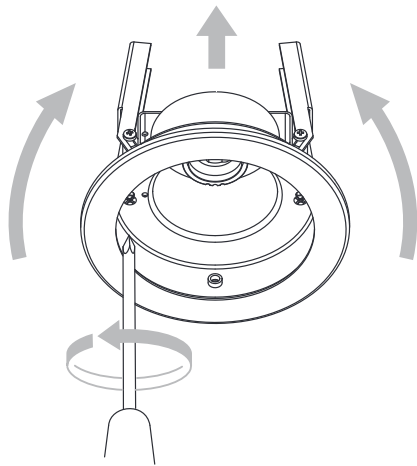

1

TURN OFF POWER

Couper Le Courant! / Spegner La Correntel /
Strom Abshalten!

2

Ø 89mm

3

4

WIRING FROM PRODUCT /