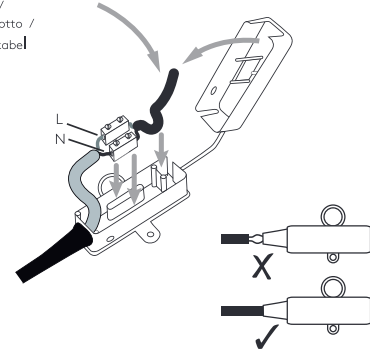

WIRING FROM PRODUCT /

Fil de produit /
Cavo dal prodotto /
Beleuchtungskabel