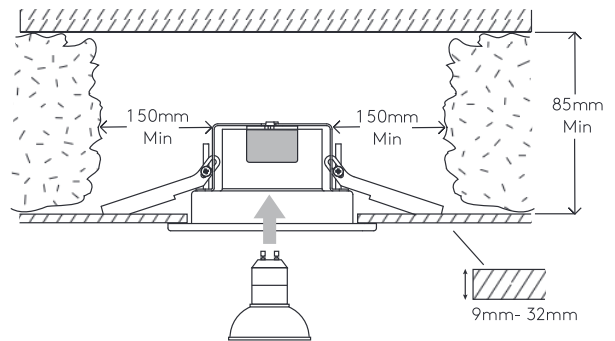

1

TURN OFF POWER

Couper Le Courant! / Spegner La Correntel /
Strom Abshalten!

2

Ø 89mm

3

4

WIRING FROM PRODUCT /

Fil de produit /
Cavo dal prodotto /
Beleuchtungskabel

5

6

GU10 MAX 6W

7