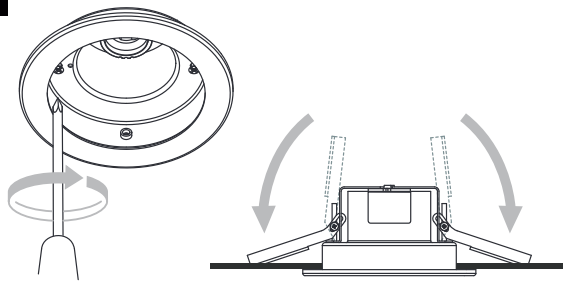

1

TURN OFF POWER

Couper Le Courant! / Spegner La Correntel /
Strom Abshalten!

2

Ø 89mm

3

4

WIRING FROM PRODUCT /

Fil de produit /
Cavo dal prodotto /
Beleuchtungskabel

5

6

GU10 MAX 6W

7