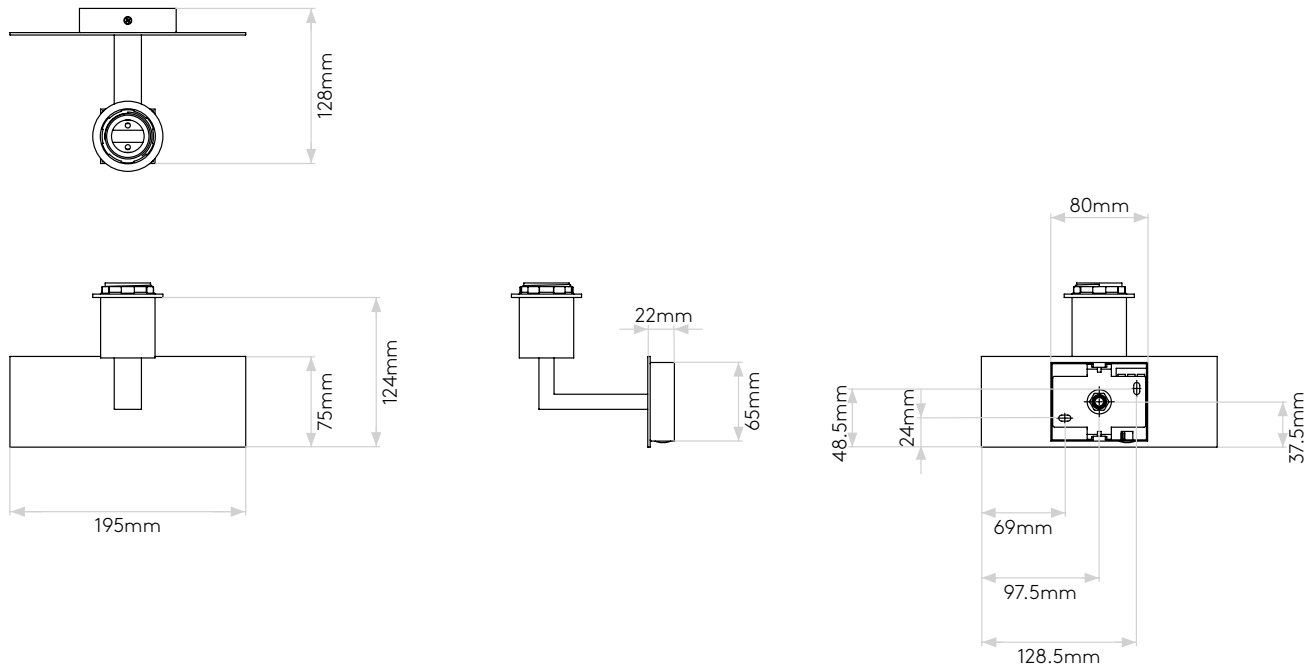

GENERAL

LOCATION:	Interior
CLASS:	CE (Class I)
IP RATING:	IP20
BATHROOM ZONE:	Zone 3
DRIVER REQUIRED:	No
INSTALLATION ORIENTATION:	Wall Mount - Horizontal
MAIN MATERIAL:	Metal - Mild Steel
DIMENSIONS (mm):	H: 124 W: 195 D: 128
CUT OUT HOLE (mm):	-
RECESS DEPTH (mm):	-
FIRE RATING:	-
CABLE LENGTH (mm):	-
GROSS WEIGHT (kg):	0.92

LAMP

LIGHT SOURCE:	E27/ES
WATTAGE:	60W MAX
LAMP INCLUDED:	No
MAXIMUM LAMP LENGTH (mm):	130
LUMINOUS FLUX (lm):	Lamp Dependent
COLOUR TEMP (K):	Lamp Dependent
CRI (Ra):	Lamp Dependent
MACADAM ELLIPSE:	Lamp Dependent
TILT ADJUSTABLE ANGLE (°):	-
ROTATION ADJUSTABLE ANGLE (°):	-
LIFETIME (hrs):	Lamp Dependent
BEAM ANGLE (°):	Lamp Dependent

With Rectangle 285 Shade

Please note that some dimensions may vary slightly due to manufacturing tolerances, this includes cable entry and fixing holes

Veuillez noter que certaines dimensions peuvent varier légèrement en raison des tolérances de fabrication, y compris l'entrée de câble et les trous de fixation.