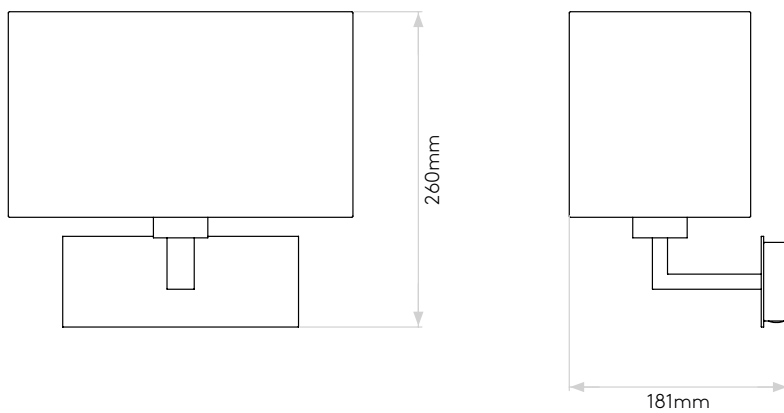

LAMP

LIGHT SOURCE:	E27/ES
WATTAGE:	60W MAX
LAMP INCLUDED:	No
MAXIMUM LAMP LENGTH (mm):	130
LUMINOUS FLUX (lm):	Lamp Dependent
COLOUR TEMP (K):	Lamp Dependent
CRI (Ra):	Lamp Dependent
MACADAM ELLIPSE:	Lamp Dependent
TILT ADJUSTABLE ANGLE (°):	-
ROTATION ADJUSTABLE ANGLE (°):	-
LIFETIME (hrs):	Lamp Dependent
BEAM ANGLE (°):	Lamp Dependent

With Rectangle 285 Shade

Please note that some dimensions may vary slightly due to manufacturing tolerances, this includes cable entry and fixing holes

Veuillez noter que certaines dimensions peuvent varier légèrement en raison des tolérances de fabrication, y compris l'entrée de câble et les trous de fixation.