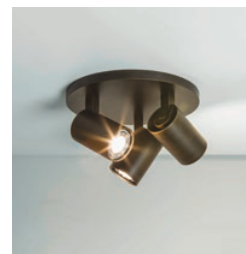

GENERAL

LOCATION:	Interior
CLASS:	CE (Class II)
IP RATING:	IP20
BATHROOM ZONE:	Zone 3
DRIVER REQUIRED:	No
INSTALLATION ORIENTATION:	Ceiling Mount
MAIN MATERIAL:	Metal - Zinc
DIMENSIONS (mm):	H: 130 Ø: 220
CUT OUT HOLE (mm):	-
RECESS DEPTH (mm):	-
FIRE RATING:	-
CABLE LENGTH (mm):	-
GROSS WEIGHT (kg):	1.73

LAMP

LIGHT SOURCE:	GU10
WATTAGE:	3 X 50W
LAMP INCLUDED:	No
MAXIMUM LAMP LENGTH (mm):	57
LUMINOUS FLUX (lm):	Lamp Dependent
COLOUR TEMP (K):	Lamp Dependent
CRI (Ra):	Lamp Dependent
MACADAM ELLIPSE:	Lamp Dependent
TILT ADJUSTABLE ANGLE (°):	90
ROTATION ADJUSTABLE ANGLE (°):	330
LIFETIME (hrs):	Lamp Dependent
BEAM ANGLE (°):	Lamp Dependent

SHADE INCLUDED:	-
SHADE/DIFFUSER MATERIAL:	-
SHADE/DIFFUSER FINISH	-
F MARK:	Suitable for mounting on flammable materials

TO MAINTAIN THIS PRODUCT TO ITS BEST CONDITION, PLEASE VIEW OUR CARE AND CLEANING GUIDE ON THE SUPPORT SECTION OF THE ASTRO WEBSITE.