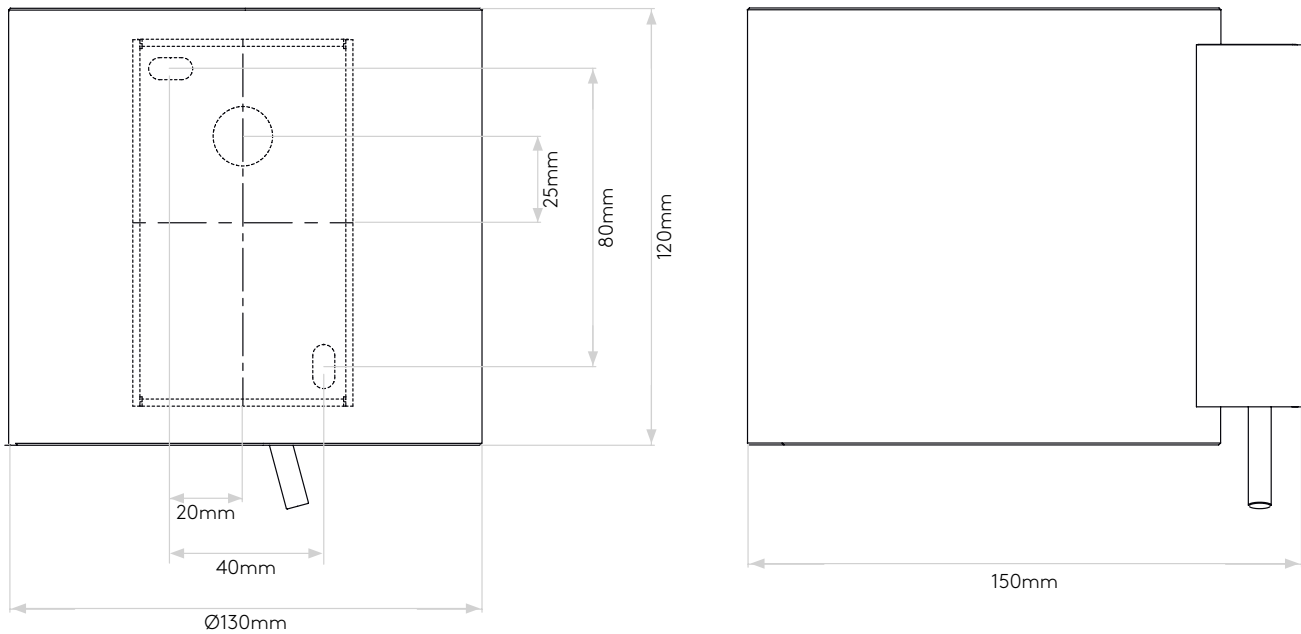

PRODUCT ELEVATIONS

Please note that some dimensions may vary slightly due to manufacturing tolerances, this includes cable entry and fixing holes

Veuillez noter que certaines dimensions peuvent varier légèrement en raison des tolérances de fabrication, y compris l'entrée de câble et les trous de fixation.

Bitte beachten Sie, dass die Maße Fertigungstoleranzen unterliegen und daher in geringem Umfang von der angegebenen Größe abweichen können. Dies gilt auch für Kabeleingänge und Befestigungslöcher.

Si prega notare che possono esserci piccole variazioni in alcune dimensioni dovute alle tolleranze di produzione, queste includono l'ingresso del cavo e i fori di fissaggio.