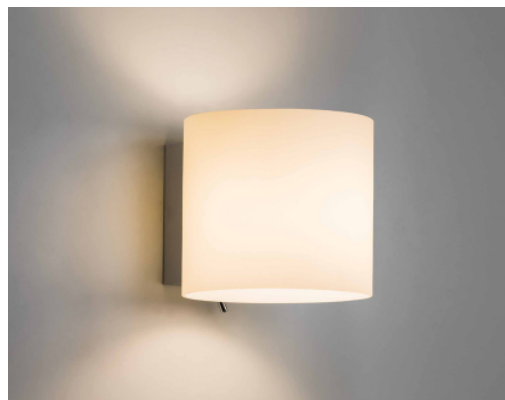

GENERAL

LOCATION:	Interior
CLASS:	CE (Class I)
IP RATING:	IP20
BATHROOM ZONE:	Zone 3
DRIVER REQUIRED:	No
INSTALLATION ORIENTATION:	Wall Mount - Vertical
MAIN MATERIAL:	Glass - Opal
DIMENSIONS (mm):	H: 120 W: 130 D: 150
CUT OUT HOLE (mm):	-
RECESS DEPTH (mm):	-
FIRE RATING:	-
CABLE LENGTH (mm):	-
GROSS WEIGHT (kg):	0.66

LAMP

LIGHT SOURCE:	E14/SES
WATTAGE:	60W
LAMP INCLUDED:	No
MAXIMUM LAMP LENGTH (mm):	To Be Advised
LUMINOUS FLUX (lm):	Lamp Dependent
COLOUR TEMP (K):	Lamp Dependent
CRI (Ra):	Lamp Dependent
MACADAM ELLIPSE:	Lamp Dependent
TILT ADJUSTABLE ANGLE (°):	-
ROTATION ADJUSTABLE ANGLE (°):	-
LIFETIME (hrs):	Lamp Dependent
BEAM ANGLE (°):	Lamp Dependent

SHADE INCLUDED:	-
SHADE / DIFFUSER MATERIAL:	Metal
SHADE / DIFFUSER FINISH	Painted Silver
F MARK:	Suitable for mounting on flammable materials

TO MAINTAIN THIS PRODUCT TO ITS BEST CONDITION, PLEASE VIEW OUR CARE AND CLEANING GUIDE ON THE SUPPORT SECTION OF THE ASTRO WEBSITE.