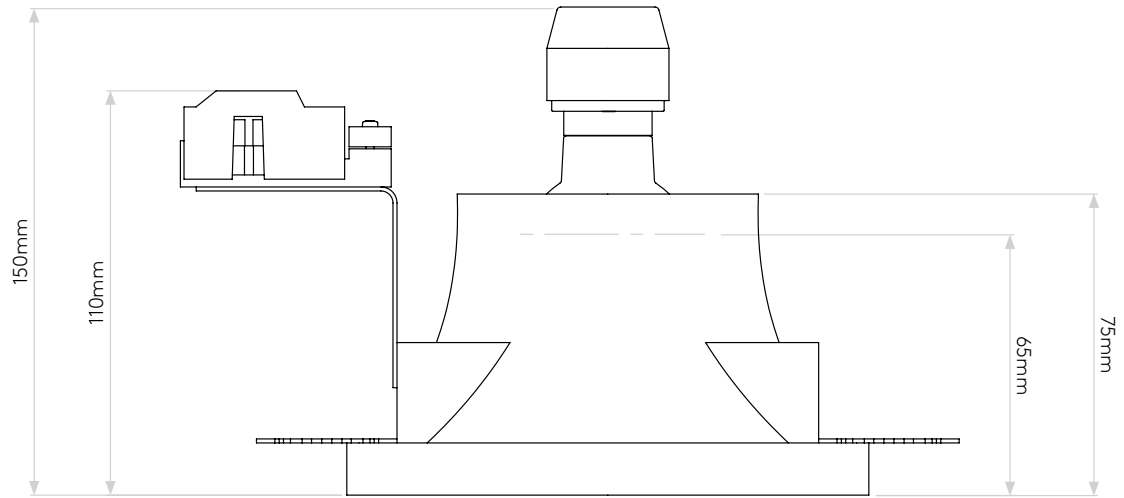

## GENERAL

CLASS:	CE (Class 1)
IP RATING:	IP20
BATHROOM ZONE:	Zone 3
VOLTAGE:	Mains 230V
INSTALLATION ORIENTATION:	Ceiling mount
MAIN MATERIAL:	Plaster
DIMENSIONS:	D: 150mm Ø: 130mm
CUT OUT HOLE:	Ø: 131mm
RECESS DEPTH:	150mm
FIRE RATING:	Not applicable
CABLE LENGTH:	Not applicable
GROSS WEIGHT:	0.68Kg

## LAMP

LIGHT SOURCE:	GU10
MAXIMUM WATTAGE:	50W MAX
LAMP INCLUDED:	No
MAXIMUM LAMP LENGTH:	To be advised
R9:	Lamp dependent
MACADAM ELLIPSE:	Not applicable
TILT ADJUSTABLE ANGLE:	Not applicable
ROTATION ADJUSTABLE ANGLE:	Not applicable
AVERAGE LIFESPAN:	Lamp dependent
L70:	Not applicable
BEAM ANGLE:	Lamp dependent

# PRODUCT ELEVATIONS

Please note that some dimensions may vary slightly due to manufacturing tolerances, this includes cable entry and fixing holes

Veuillez noter que certaines dimensions peuvent varier légèrement en raison des tolérances de fabrication, y compris l'entrée de câble et les trous de fixation.