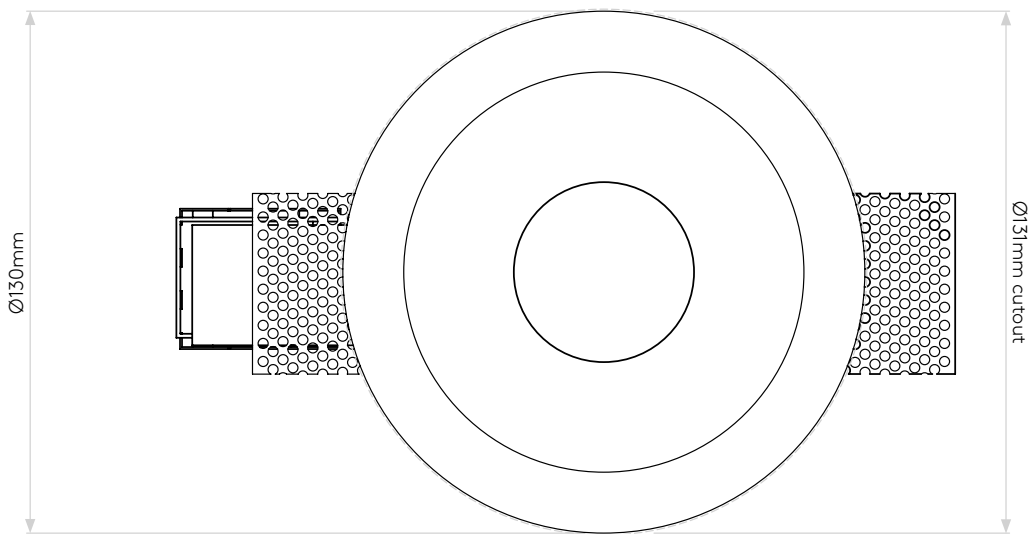

## GENERAL

CLASS:	CE (Class 1)
IP RATING:	IP20
BATHROOM ZONE:	Zone 3
VOLTAGE:	Mains 230V
INSTALLATION ORIENTATION:	Ceiling mount
MAIN MATERIAL:	Plaster
DIMENSIONS:	D: 150mm Ø: 130mm
CUT OUT HOLE:	Ø: 131mm
RECESS DEPTH:	150mm
FIRE RATING:	Not applicable
CABLE LENGTH:	Not applicable
GROSS WEIGHT:	0.68Kg

## LAMP

LIGHT SOURCE:	GU10
MAXIMUM WATTAGE:	50W MAX
LAMP INCLUDED:	No
MAXIMUM LAMP LENGTH:	To be advised
R9:	Lamp dependent
MACADAM ELLIPSE:	Not applicable
TILT ADJUSTABLE ANGLE:	Not applicable
ROTATION ADJUSTABLE ANGLE:	Not applicable
AVERAGE LIFESPAN:	Lamp dependent
L70:	Not applicable
BEAM ANGLE:	Lamp dependent

# PRODUCT ELEVATIONS

Please note that some dimensions may vary slightly due to manufacturing tolerances, this includes cable entry and fixing holes

Veuillez noter que certaines dimensions peuvent varier légèrement en raison des tolérances de fabrication, y compris l'entrée de câble et les trous de fixation.