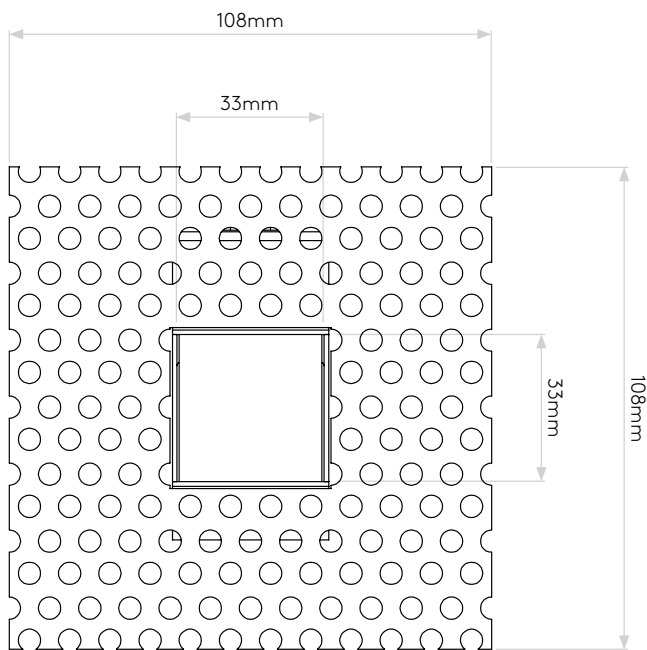

GENERAL

CLASS:	CE (Class 3)
IP RATING:	IP20
BATHROOM ZONE:	Zone 3
VOLTAGE:	Constant Current 350mA
INSTALLATION ORIENTATION:	Wall mount - vertical
MAIN MATERIAL:	Metal - Mild steel
DIMENSIONS:	H: 33mm W: 33mm D: 60mm
CUT OUT HOLE:	L: 80mm W: 40mm
RECESS DEPTH:	56mm
FIRE RATING:	Not applicable
CABLE LENGTH:	Not applicable
GROSS WEIGHT:	0.36Kg

LAMP

LIGHT SOURCE:	HIGH POWER LED
MAXIMUM WATTAGE:	1W
LAMP INCLUDED:	Yes (Integral)
MAXIMUM LAMP LENGTH:	Not applicable
LUMINOUS FLUX:	21.8lm
COLOUR TEMP:	3000K
CRI:	90
R9:	12.0
MACADAM ELLIPSE:	3-Step
TILT ADJUSTABLE ANGLE:	Not applicable
ROTATION ADJUSTABLE ANGLE:	Not applicable
AVERAGE LIFESPAN:	60,000hrs
L70:	>60,000hrs
BEAM ANGLE:	Not applicable

ADDITIONAL INFORMATION

SHADE INCLUDED:	Not applicable
SHADE MATERIAL:	Not applicable
OTHER:	Product tested with 1836 - LED Driver

PRODUCT ELEVATIONS

Please note that some dimensions may vary slightly due to manufacturing tolerances, this includes cable entry and fixing holes

Veuillez noter que certaines dimensions peuvent varier légèrement en raison des tolérances de fabrication, y compris l'entrée de câble et les trous de fixation.

Bitte beachten Sie, dass die Maße Fertigungstoleranzen unterliegen und daher in geringem Umfang von der angegebenen Größe abweichen können. Dies gilt auch für Kabeleingänge und Befestigungslöcher.