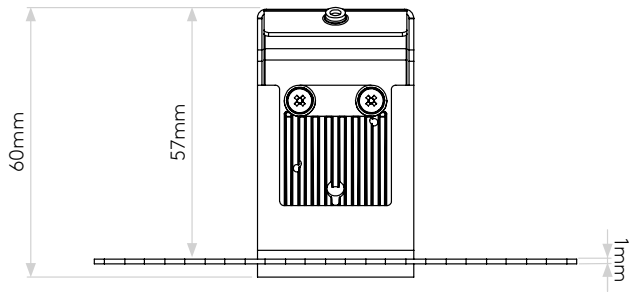

GENERAL

CLASS:	CE (Class 3)
IP RATING:	IP20
BATHROOM ZONE:	Zone 3
VOLTAGE:	Constant Current 350mA
INSTALLATION ORIENTATION:	Wall mount - vertical
MAIN MATERIAL:	Metal - Mild steel
DIMENSIONS:	H: 33mm W: 33mm D: 60mm
CUT OUT HOLE:	L: 80mm W: 40mm
RECESS DEPTH:	56mm
FIRE RATING:	Not applicable
CABLE LENGTH:	Not applicable
GROSS WEIGHT:	0.36Kg

LAMP

LIGHT SOURCE:	HIGH POWER LED
MAXIMUM WATTAGE:	1W
LAMP INCLUDED:	Yes (Integral)
MAXIMUM LAMP LENGTH:	Not applicable
LUMINOUS FLUX:	21.8lm
COLOUR TEMP:	3000K
CRI:	90
R9:	12.0
MACADAM ELLIPSE:	3-Step
TILT ADJUSTABLE ANGLE:	Not applicable
ROTATION ADJUSTABLE ANGLE:	Not applicable
AVERAGE LIFESPAN:	60,000hrs
L70:	>60,000hrs
BEAM ANGLE:	Not applicable

ADDITIONAL INFORMATION

SHADE INCLUDED:	Not applicable
SHADE MATERIAL:	Not applicable
OTHER:	Product tested with 1836 - LED Driver

PRODUCT ELEVATIONS

Please note that some dimensions may vary slightly due to manufacturing tolerances, this includes cable entry and fixing holes

Veuillez noter que certaines dimensions peuvent varier légèrement en raison des tolérances de fabrication, y compris l'entrée de câble et les trous de fixation.

Bitte beachten Sie, dass die Maße Fertigungstoleranzen unterliegen und daher in geringem Umfang von der angegebenen Größe abweichen können. Dies gilt auch für Kabeleingänge und Befestigungslöcher.