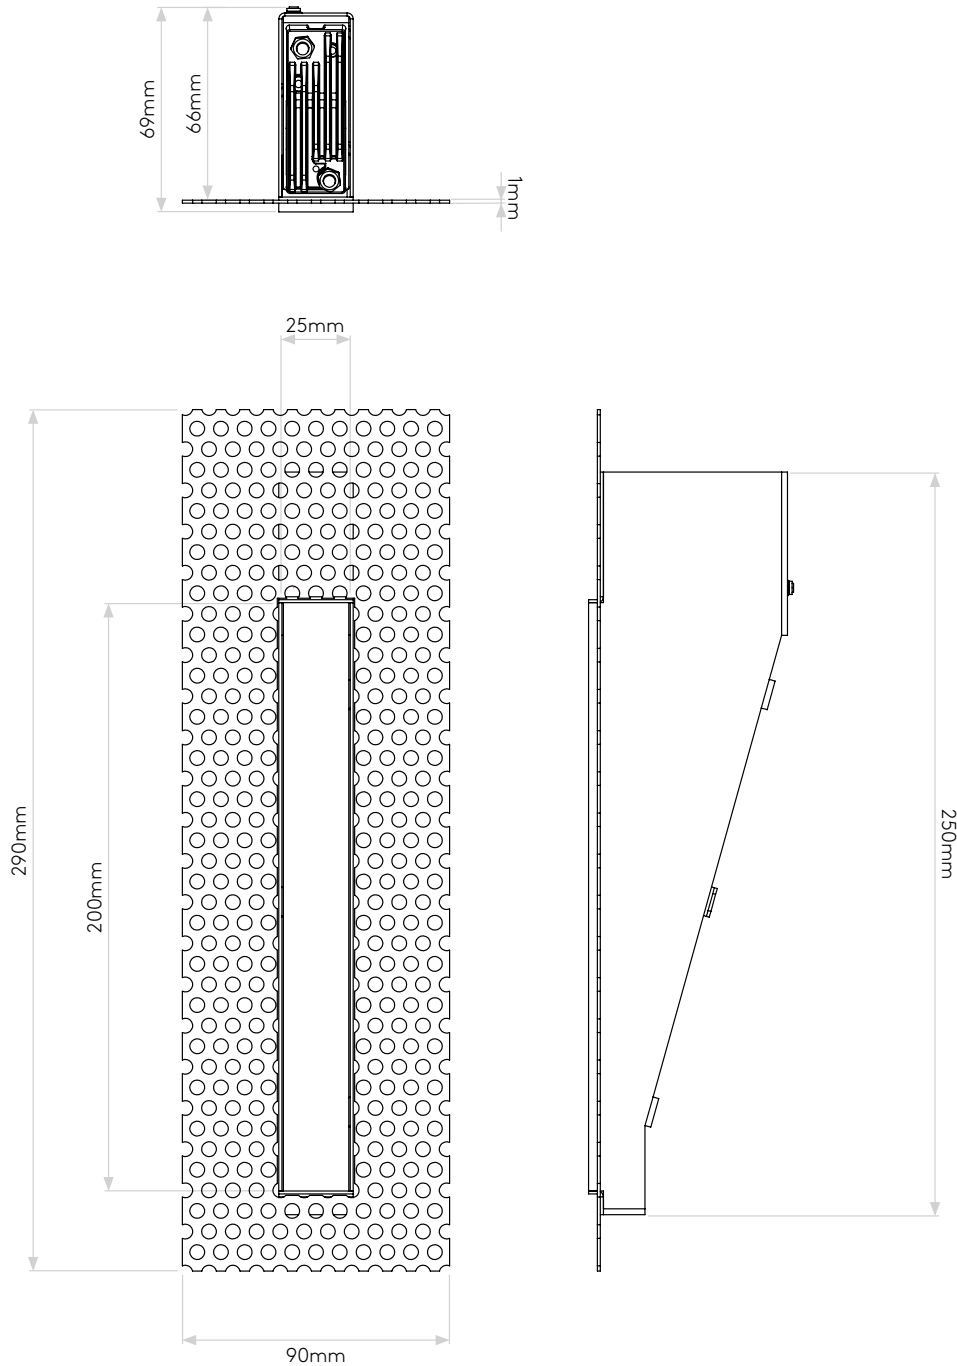

GENERAL

CLASS:	CE (Class 3)
IP RATING:	IP20
BATHROOM ZONE:	Zone 3
VOLTAGE:	Constant Current 700mA
INSTALLATION ORIENTATION:	Wall mount - vertical
MAIN MATERIAL:	Metal - Mild steel
DIMENSIONS:	H: 200mm W: 25mm D: 65mm
CUT OUT HOLE:	L: 260mm W: 30mm
RECESS DEPTH:	65mm
FIRE RATING:	Not applicable
CABLE LENGTH:	Not applicable
GROSS WEIGHT:	0.66Kg

LAMP

LIGHT SOURCE:	HIGH POWER LED
MAXIMUM WATTAGE:	2W
LAMP INCLUDED:	Yes (Integral)
MAXIMUM LAMP LENGTH:	Not applicable
LUMINOUS FLUX:	56lm
COLOUR TEMP:	3000K
CRI:	90
R9:	10.9
MACADAM ELLIPSE:	3-Step
TILT ADJUSTABLE ANGLE:	Not applicable
ROTATION ADJUSTABLE ANGLE:	Not applicable
AVERAGE LIFESPAN:	60,000hrs
L70:	>60,000hrs
BEAM ANGLE:	Not applicable

ADDITIONAL INFORMATION

SHADE INCLUDED:	Not applicable
SHADE MATERIAL:	Not applicable
OTHER:	Product tested with 1836 - LED Driver

PRODUCT ELEVATIONS

Please note that some dimensions may vary slightly due to manufacturing tolerances, this includes cable entry and fixing holes

Veuillez noter que certaines dimensions peuvent varier légèrement en raison des tolérances de fabrication, y compris l'entrée de câble et les trous de fixation.

Bitte beachten Sie, dass die Maße Fertigungstoleranzen unterliegen und daher in geringem Umfang von der angegebenen Größe abweichen können. Dies gilt auch für Kabeleingänge und Befestigungslöcher.