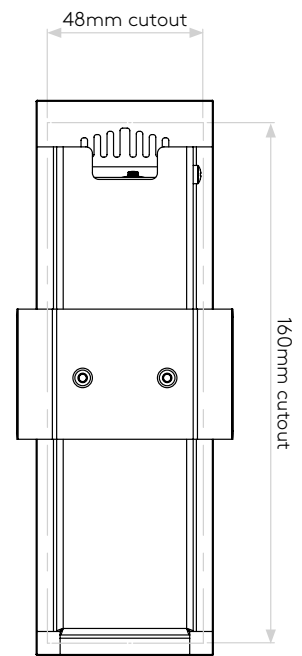

GENERAL

CLASS:	CE (Class 3)
IP RATING:	IP20
BATHROOM ZONE:	Zone 3
VOLTAGE:	Constant Current 700mA
INSTALLATION ORIENTATION:	Wall mount - vertical
MAIN MATERIAL:	Metal - Mild steel
DIMENSIONS:	H: 170mm W: 55mm D: 45mm
CUT OUT HOLE:	L: 160mm W: 48mm
RECESS DEPTH:	42mm
FIRE RATING:	Not applicable
CABLE LENGTH:	Not applicable
GROSS WEIGHT:	0.52Kg

ADDITIONAL INFORMATION

SHADE INCLUDED	Not applicable
SHADE MATERIAL	Not applicable

PRODUCT ELEVATIONS

Please note that some dimensions may vary slightly due to manufacturing tolerances, this includes cable entry and fixing holes

Veuillez noter que certaines dimensions peuvent varier légèrement en raison des tolérances de fabrication, y compris l'entrée de câble et les trous de fixation.

Bitte beachten Sie, dass die Maße Fertigungstoleranzen unterliegen und daher in geringem Umfang von der angegebenen Größe abweichen können. Dies gilt auch für Kabeleingänge und Befestigungslöcher.

Si prega notare che possono esserci piccole variazioni in alcune dimensioni dovute alle tolleranze di produzione, queste includono l'ingresso del cavo e i fori di fissaggio.