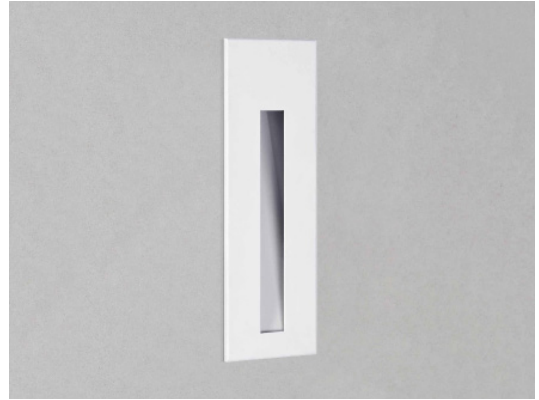

GENERAL

CLASS:	CE (Class 3)
IP RATING:	IP20
BATHROOM ZONE:	Zone 3
VOLTAGE:	Constant Current 700mA
INSTALLATION ORIENTATION:	Wall mount - vertical
MAIN MATERIAL:	Metal - Mild steel
DIMENSIONS:	H: 170mm W: 55mm D: 45mm
CUT OUT HOLE:	L: 160mm W: 48mm
RECESS DEPTH:	42mm
FIRE RATING:	Not applicable
CABLE LENGTH:	Not applicable
GROSS WEIGHT:	0.52Kg

LAMP

LIGHT SOURCE:	HIGH POWER LED
MAXIMUM WATTAGE:	2W
LAMP INCLUDED:	Yes (Integral)
MAXIMUM LAMP LENGTH:	Not applicable
LUMINOUS FLUX:	40lm
COLOUR TEMP:	2700K
CRI:	90
R9:	8.9
MACADAM ELLIPSE:	3-Step
TILT ADJUSTABLE ANGLE:	Not applicable
ROTATION ADJUSTABLE ANGLE:	Not applicable
AVERAGE LIFESPAN:	60,000hrs
L70:	>60,000hrs
BEAM ANGLE:	Not applicable

ELECTRICAL

SWITCHED:	No
DIMMABLE:	Yes
DIMMING METHOD:	Control Gear Dependent
DRIVER INCLUDED:	Not applicable
DRIVER OUTPUT CURRENT:	Not applicable
DRIVER OUTPUT VOLTAGE:	Not applicable
SUPPLY FREQUENCY:	Not applicable
DRIVER/BALLAST VOLTAGE:	Not applicable
DRIVER AVERAGE LIFESPAN:	Not applicable
EFFICACY:	9.76lm/W

ADDITIONAL INFORMATION

SHADE INCLUDED	Not applicable
SHADE MATERIAL	Not applicable