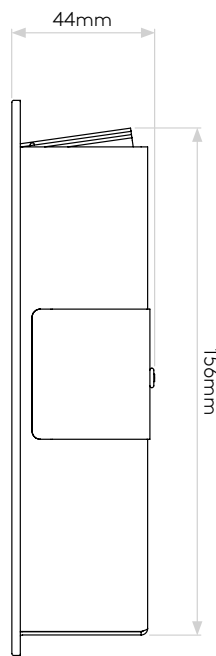

GENERAL

CLASS:	CE (Class 3)
IP RATING:	IP20
BATHROOM ZONE:	Zone 3
VOLTAGE:	Constant Current 700mA
INSTALLATION ORIENTATION:	Wall mount - vertical
MAIN MATERIAL:	Metal - Mild steel
DIMENSIONS:	H: 170mm W: 55mm D: 45mm
CUT OUT HOLE:	L: 160mm W: 48mm
RECESS DEPTH:	42mm
FIRE RATING:	Not applicable
CABLE LENGTH:	Not applicable
GROSS WEIGHT:	0.52Kg

LAMP

LIGHT SOURCE:	HIGH POWER LED
MAXIMUM WATTAGE:	2W
LAMP INCLUDED:	Yes (Integral)
MAXIMUM LAMP LENGTH:	Not applicable
LUMINOUS FLUX:	40lm
COLOUR TEMP:	2700K
CRI:	90
R9:	8.9
MACADAM ELLIPSE:	3-Step
TILT ADJUSTABLE ANGLE:	Not applicable
ROTATION ADJUSTABLE ANGLE:	Not applicable
AVERAGE LIFESPAN:	60,000hrs
L70:	>60,000hrs
BEAM ANGLE:	Not applicable

ADDITIONAL INFORMATION

SHADE INCLUDED	Not applicable
SHADE MATERIAL	Not applicable

PRODUCT ELEVATIONS

Please note that some dimensions may vary slightly due to manufacturing tolerances, this includes cable entry and fixing holes

Veuillez noter que certaines dimensions peuvent varier légèrement en raison des tolérances de fabrication, y compris l'entrée de câble et les trous de fixation.

Bitte beachten Sie, dass die Maße Fertigungstoleranzen unterliegen und daher in geringem Umfang von der angegebenen Größe abweichen können. Dies gilt auch für Kabeleingänge und Befestigungslöcher.