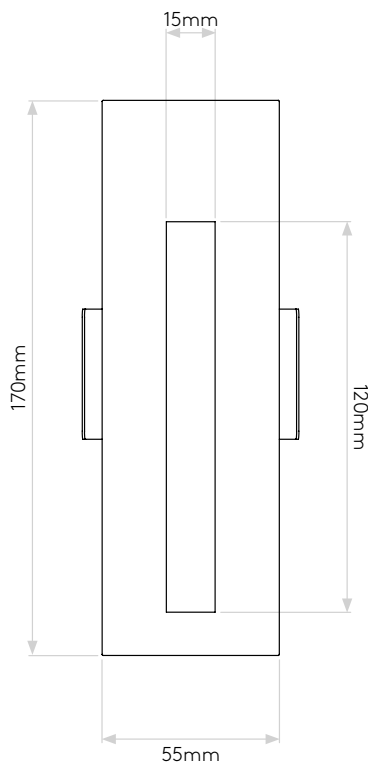

GENERAL

CLASS:	CE (Class 3)
IP RATING:	IP20
BATHROOM ZONE:	Zone 3
VOLTAGE:	Constant Current 700mA
INSTALLATION ORIENTATION:	Wall mount - vertical
MAIN MATERIAL:	Metal - Mild steel
DIMENSIONS:	H: 170mm W: 55mm D: 45mm
CUT OUT HOLE:	L: 160mm W: 48mm
RECESS DEPTH:	42mm
FIRE RATING:	Not applicable
CABLE LENGTH:	Not applicable
GROSS WEIGHT:	0.52Kg

LAMP

LIGHT SOURCE:	HIGH POWER LED
MAXIMUM WATTAGE:	2W
LAMP INCLUDED:	Yes (Integral)
MAXIMUM LAMP LENGTH:	Not applicable
LUMINOUS FLUX:	40lm
COLOUR TEMP:	2700K
CRI:	90
R9:	8.9
MACADAM ELLIPSE:	3-Step
TILT ADJUSTABLE ANGLE:	Not applicable
ROTATION ADJUSTABLE ANGLE:	Not applicable
AVERAGE LIFESPAN:	60,000hrs
L70:	>60,000hrs
BEAM ANGLE:	Not applicable

ADDITIONAL INFORMATION

SHADE INCLUDED	Not applicable
SHADE MATERIAL	Not applicable

PRODUCT ELEVATIONS

Please note that some dimensions may vary slightly due to manufacturing tolerances, this includes cable entry and fixing holes

Veuillez noter que certaines dimensions peuvent varier légèrement en raison des tolérances de fabrication, y compris l'entrée de câble et les trous de fixation.

Bitte beachten Sie, dass die Maße Fertigungstoleranzen unterliegen und daher in geringem Umfang von der angegebenen Größe abweichen können. Dies gilt auch für Kabeleingänge und Befestigungslöcher.