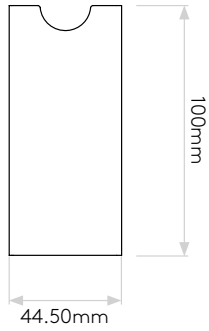

GENERAL

CLASS:	CE (Class 3)
IP RATING:	IP65
BATHROOM ZONE:	Zone 1, 2, 3
VOLTAGE:	Constant Current 350mA
INSTALLATION ORIENTATION:	Wall mount - vertical
MAIN MATERIAL:	Metal - Mild steel
DIMENSIONS:	H: 70mm W: 54mm D: 103mm
CUT OUT HOLE:	L: 55mm W: 42mm
RECESS DEPTH:	100mm
FIRE RATING:	Not applicable
CABLE LENGTH:	Not applicable
GROSS WEIGHT:	0.30Kg

LAMP

LIGHT SOURCE:	HIGH POWER LED
MAXIMUM WATTAGE:	1W
LAMP INCLUDED:	Yes (Integral)
MAXIMUM LAMP LENGTH:	Not applicable
LUMINOUS FLUX:	29.62 lm
COLOUR TEMP:	3000K
CRI:	90
R9:	31.9
MACADAM ELLIPSE:	3-Step
TILT ADJUSTABLE ANGLE:	Not applicable
ROTATION ADJUSTABLE ANGLE:	Not applicable
AVERAGE LIFESPAN:	60,000hrs
L70:	>60,000hrs
BEAM ANGLE:	Not applicable

ADDITIONAL INFORMATION

SHADE INCLUDED	Not applicable
SHADE MATERIAL	Not applicable

PRODUCT ELEVATIONS

Please note that some dimensions may vary slightly due to manufacturing tolerances, this includes cable entry and fixing holes

Veuillez noter que certaines dimensions peuvent varier légèrement en raison des tolérances de fabrication, y compris l'entrée de câble et les trous de fixation.

Bitte beachten Sie, dass die Maße Fertigungstoleranzen unterliegen und daher in geringem Umfang von der angegebenen Größe abweichen können. Dies gilt auch für Kabeleingänge und Befestigungslöcher.