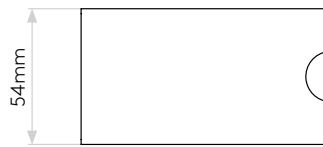

PRODUCT ELEVATIONS

Please note that some dimensions may vary slightly due to manufacturing tolerances, this includes cable entry and fixing holes

Veuillez noter que certaines dimensions peuvent varier légèrement en raison des tolérances de fabrication, y compris l'entrée de câble et les trous de fixation.

Bitte beachten Sie, dass die Maße Fertigungstoleranzen unterliegen und daher in geringem Umfang von der angegebenen Größe abweichen können. Dies gilt auch für Kabeleingänge und Befestigungslöcher.

Si prega notare che possono esserci piccole variazioni in alcune dimensioni dovute alle tolleranze di produzione, queste includono l'ingresso del cavo e i fori di fissaggio.