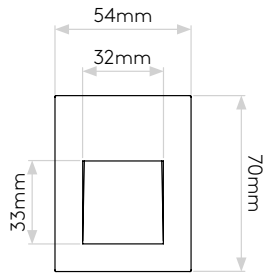

GENERAL

CLASS:	CE (Class 3)
IP RATING:	IP65
BATHROOM ZONE:	Zone 1, 2, 3
VOLTAGE:	Constant Current 350mA
INSTALLATION ORIENTATION:	Wall mount - vertical
MAIN MATERIAL:	Metal - Mild steel
DIMENSIONS:	H: 70mm W: 54mm D: 103mm
CUT OUT HOLE:	L: 55mm W: 42mm
RECESS DEPTH:	100mm
FIRE RATING:	Not applicable
CABLE LENGTH:	Not applicable
GROSS WEIGHT:	0.30Kg

LAMP

LIGHT SOURCE:	HIGH POWER LED
MAXIMUM WATTAGE:	1W
LAMP INCLUDED:	Yes (Integral)
MAXIMUM LAMP LENGTH:	Not applicable
LUMINOUS FLUX:	29.62 lm
COLOUR TEMP:	3000K
CRI:	90
R9:	31.9
MACADAM ELLIPSE:	3-Step
TILT ADJUSTABLE ANGLE:	Not applicable
ROTATION ADJUSTABLE ANGLE:	Not applicable
AVERAGE LIFESPAN:	60,000hrs
L70:	>60,000hrs
BEAM ANGLE:	Not applicable

ADDITIONAL INFORMATION

SHADE INCLUDED	Not applicable
SHADE MATERIAL	Not applicable

PRODUCT ELEVATIONS

Please note that some dimensions may vary slightly due to manufacturing tolerances, this includes cable entry and fixing holes

Veuillez noter que certaines dimensions peuvent varier légèrement en raison des tolérances de fabrication, y compris l'entrée de câble et les trous de fixation.

Bitte beachten Sie, dass die Maße Fertigungstoleranzen unterliegen und daher in geringem Umfang von der angegebenen Größe abweichen können. Dies gilt auch für Kabeleingänge und Befestigungslöcher.