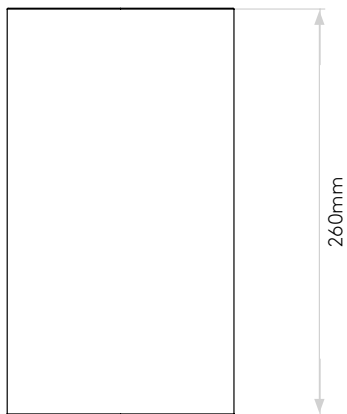

PRODUCT ELEVATIONS

Please note that some dimensions may vary slightly due to manufacturing tolerances, this includes cable entry and fixing holes

Veuillez noter que certaines dimensions peuvent varier légèrement en raison des tolérances de fabrication, y compris l'entrée de câble et les trous de fixation.

Bitte beachten Sie, dass die Maße Fertigungstoleranzen unterliegen und daher in geringem Umfang von der angegebenen Größe abweichen können. Dies gilt auch für Kabeleingänge und Befestigungslöcher.

Si prega notare che possono esserci piccole variazioni in alcune dimensioni dovute alle tolleranze di produzione, queste includono l'ingresso del cavo e i fori di fissaggio.