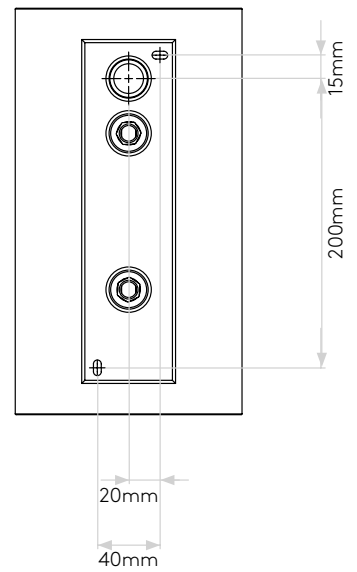

PRODUCT ELEVATIONS

Please note that some dimensions may vary slightly due to manufacturing tolerances, this includes cable entry and fixing holes

Veuillez noter que certaines dimensions peuvent varier légèrement en raison des tolérances de fabrication, y compris l'entrée de câble et les trous de fixation.

Bitte beachten Sie, dass die Maße Fertigungstoleranzen unterliegen und daher in geringem Umfang von der angegebenen Größe abweichen können. Dies gilt auch für Kabeleingänge und Befestigungslöcher.

Si prega notare che possono esserci piccole variazioni in alcune dimensioni dovute alle tolleranze di produzione, queste includono l'ingresso del cavo e i fori di fissaggio.