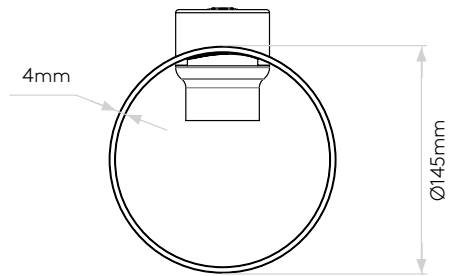

PRODUCT ELEVATIONS

Please note that some dimensions may vary slightly due to manufacturing tolerances, this includes cable entry and fixing holes

Veuillez noter que certaines dimensions peuvent varier légèrement en raison des tolérances de fabrication, y compris l'entrée de câble et les trous de fixation.

Bitte beachten Sie, dass die Maße Fertigungstoleranzen unterliegen und daher in geringem Umfang von der angegebenen Größe abweichen können. Dies gilt auch für Kabeleingänge und Befestigungslöcher.

Si prega notare che possono esserci piccole variazioni in alcune dimensioni dovute alle tolleranze di produzione, queste includono l'ingresso del cavo e i fori di fissaggio.