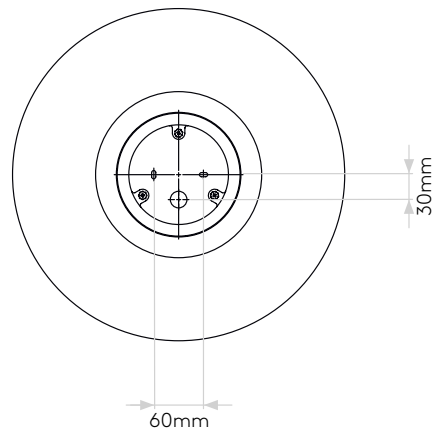

PRODUCT ELEVATIONS

Please note that some dimensions may vary slightly due to manufacturing tolerances, this includes cable entry and fixing holes

Veuillez noter que certaines dimensions peuvent varier légèrement en raison des tolérances de fabrication, y compris l'entrée de câble et les trous de fixation.

Bitte beachten Sie, dass die Maße Fertigungstoleranzen unterliegen und daher in geringem Umfang von der angegebenen Größe abweichen können. Dies gilt auch für Kabeleingänge und Befestigungslöcher.

Si prega notare che possono esserci piccole variazioni in alcune dimensioni dovute alle tolleranze di produzione, queste includono l'ingresso del cavo e i fori di fissaggio.